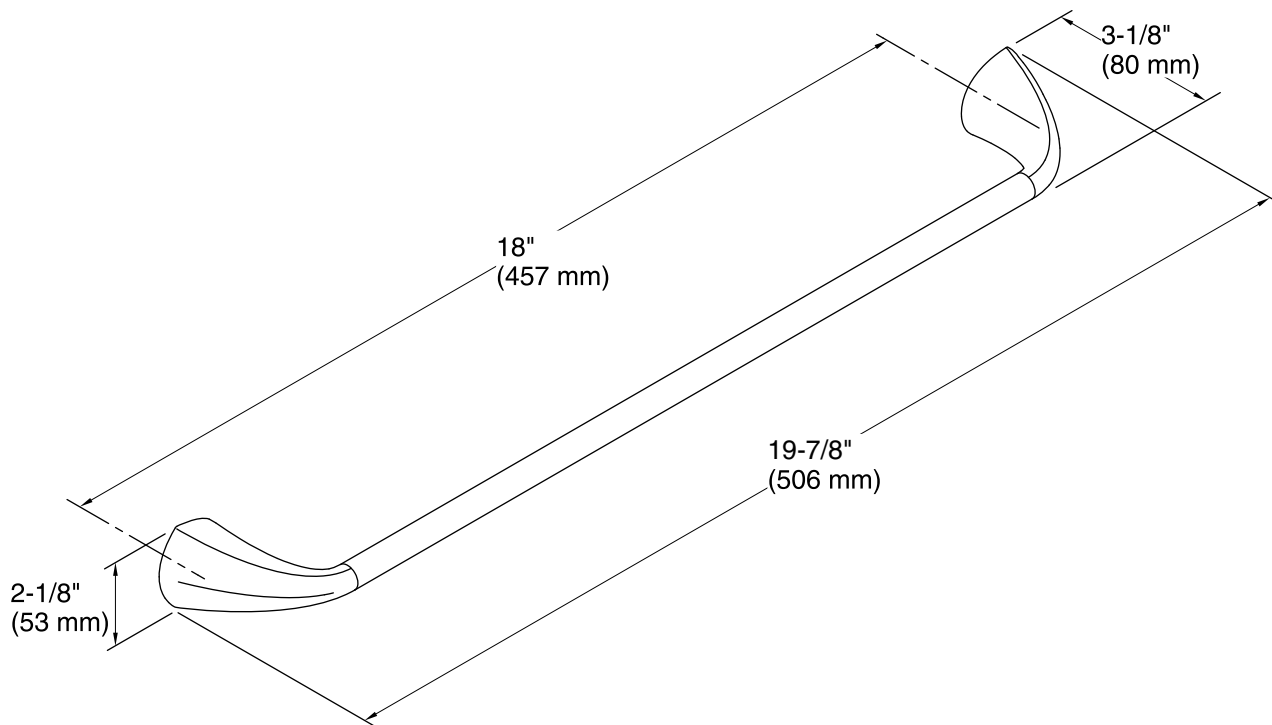

Color tiles intended for reference only.

Color	Code	Description
	CP	Polished Chrome
	BN	Vibrant® Brushed Nickel
	2BZ	Oil-Rubbed Bronze

Technical Information

All product dimensions are nominal.

Notes

Install this product according to the installation guide.