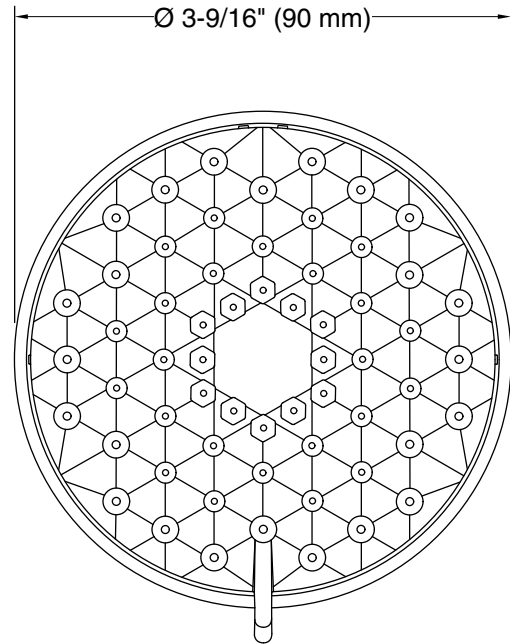

Features

- Showerhead features contemporary design
- Advanced spray engine provides three alternate experiences: wide coverage, intense drenching, and targeted spray
- Wide coverage spray produces an encompassing spray for everyday use
- Intense drenching spray delivers a forceful spray ideal for rinsing shampoo from hair
- Targeted spray is a focused stream for targeting sore muscles or use as a utility spray
- Simple thumb tab smoothly transitions between sprays
- Spray nozzles cover full area of sprayhead
- MasterClean™ sprayface features an easy-to-clean surface that withstands mineral buildup and maximizes spray performance
- 1.75 gpm (gallons per minute) showerhead flow rate
- 1/2" NPT connection
- This product can help a building earn Water Efficiency points in LEED® Green Building Rating System

Technical Information

All product dimensions are nominal.

Spout:

Shower/Rainhead rated max flow: 1.75 gal/min (6.6 l/min)

Notes

Install this product according to the installation instructions.