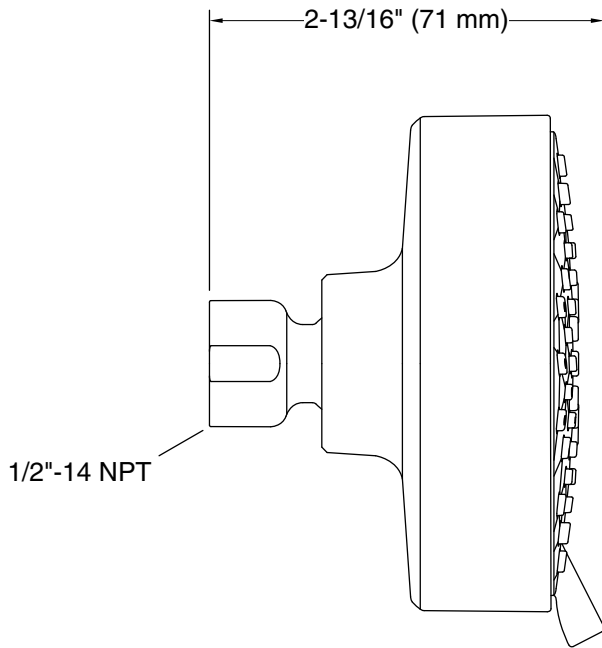

Features

- Showerhead features contemporary design
- Advanced spray engine provides three alternate experiences: wide coverage, intense drenching, and targeted spray
- Wide coverage spray produces an encompassing spray for everyday use
- Intense drenching spray delivers a forceful spray ideal for rinsing shampoo from hair
- Targeted spray is a focused stream for targeting sore muscles or use as a utility spray
- Simple thumb tab smoothly transitions between sprays
- Spray nozzles cover full area of sprayhead
- MasterClean™ sprayface features an easy-to-clean surface that withstands mineral buildup and maximizes spray performance
- 1.75 gpm (gallons per minute) showerhead flow rate
- 1/2" NPT connection
- This product can help a building earn Water Efficiency points in LEED® Green Building Rating System

ASME A112.18.1/CSA B125.1

DOE - Energy Policy Act 1992

EPA WaterSense®

California Energy Commission (CEC)

NOM Standards

NOM 008-CONAGUA

KOHLER® Faucet Lifetime Limited Warranty

See website for detailed warranty information.

Technical Information

All product dimensions are nominal.

Spout:

Shower/Rainhead rated max flow: 1.75 gal/min (6.6 l/min)

Notes

Install this product according to the installation instructions.