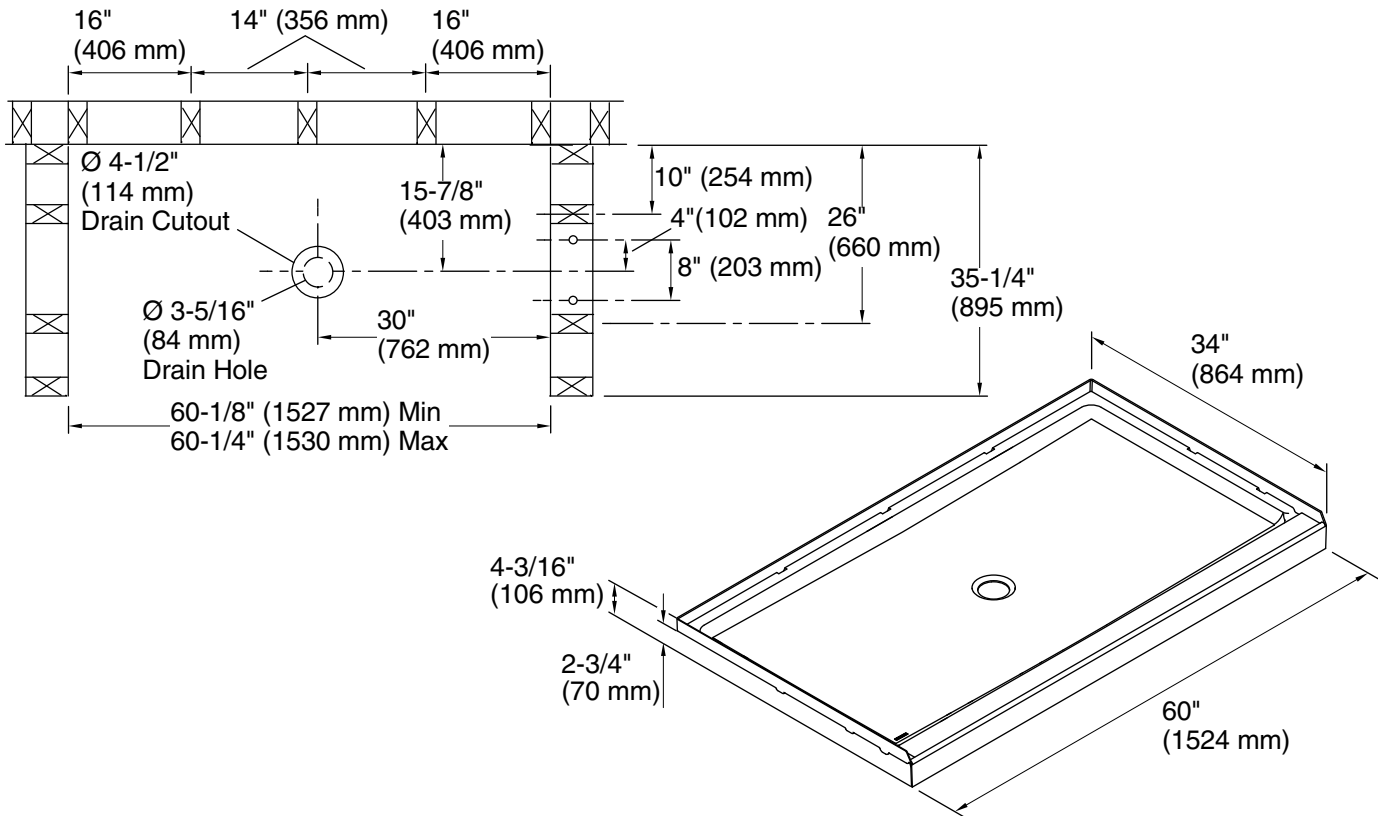

GUARD+®

60" x 34" Vikrell® shower base, center drain
72331100

Features

- 3-1/8" (79 mm) threshold
- Durable high-gloss finish
- Textured bottom surface
- Suitable for tile-down applications
- Compatible with STORE+® shower walls (series 7233)

For the most current Specification Sheet, go to www.sterlingplumbing.com.

2-10-2024 22:09 - US

Technical Information

All product dimensions are nominal.

Drain location: Center

Weight: 37.5 lbs (17 kg)

Notes