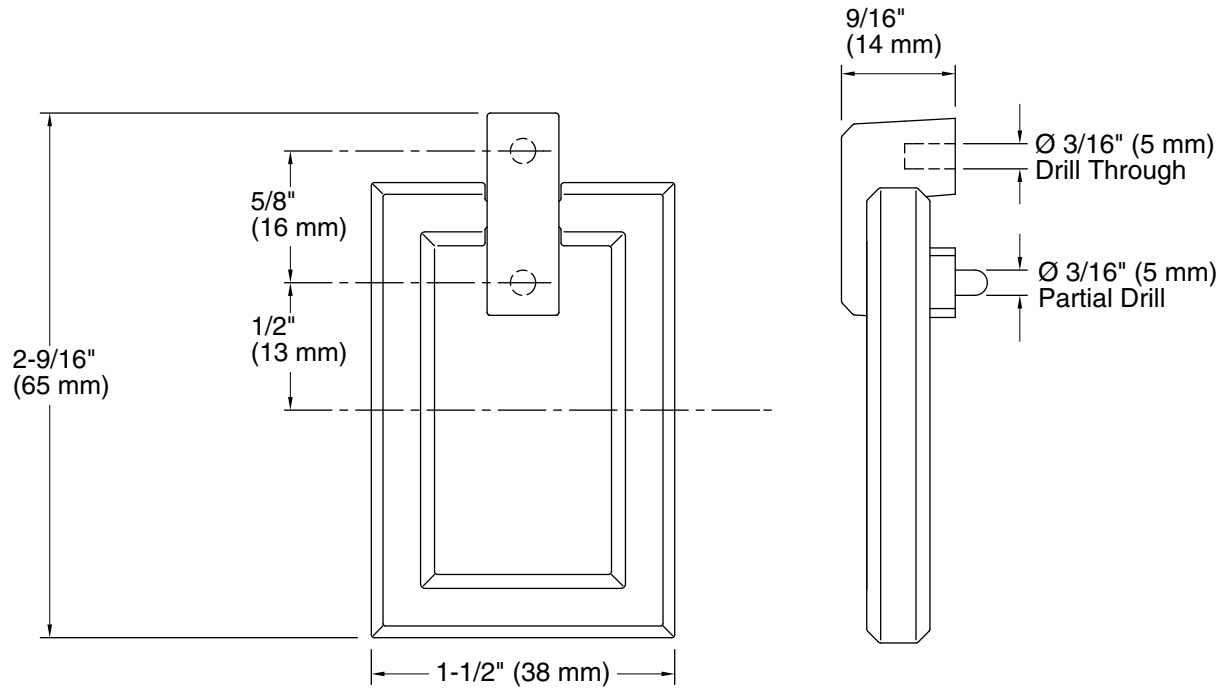

**Poplin® Marabou®**  
3/4" cabinet pull  
**K-99687**

**Features**

- Available in Chrome, Brushed, and Black finishes

**Material**

- Premium metal construction for durability and reliability

**Codes/Standards**

None Applicable

**KOHLER® One-Year Limited  
Warranty**

See website for detailed warranty information.

**Poplin® Marabou®**  
3/4" cabinet pull  
**K-99687**

**Technical Information**

All product dimensions are nominal.