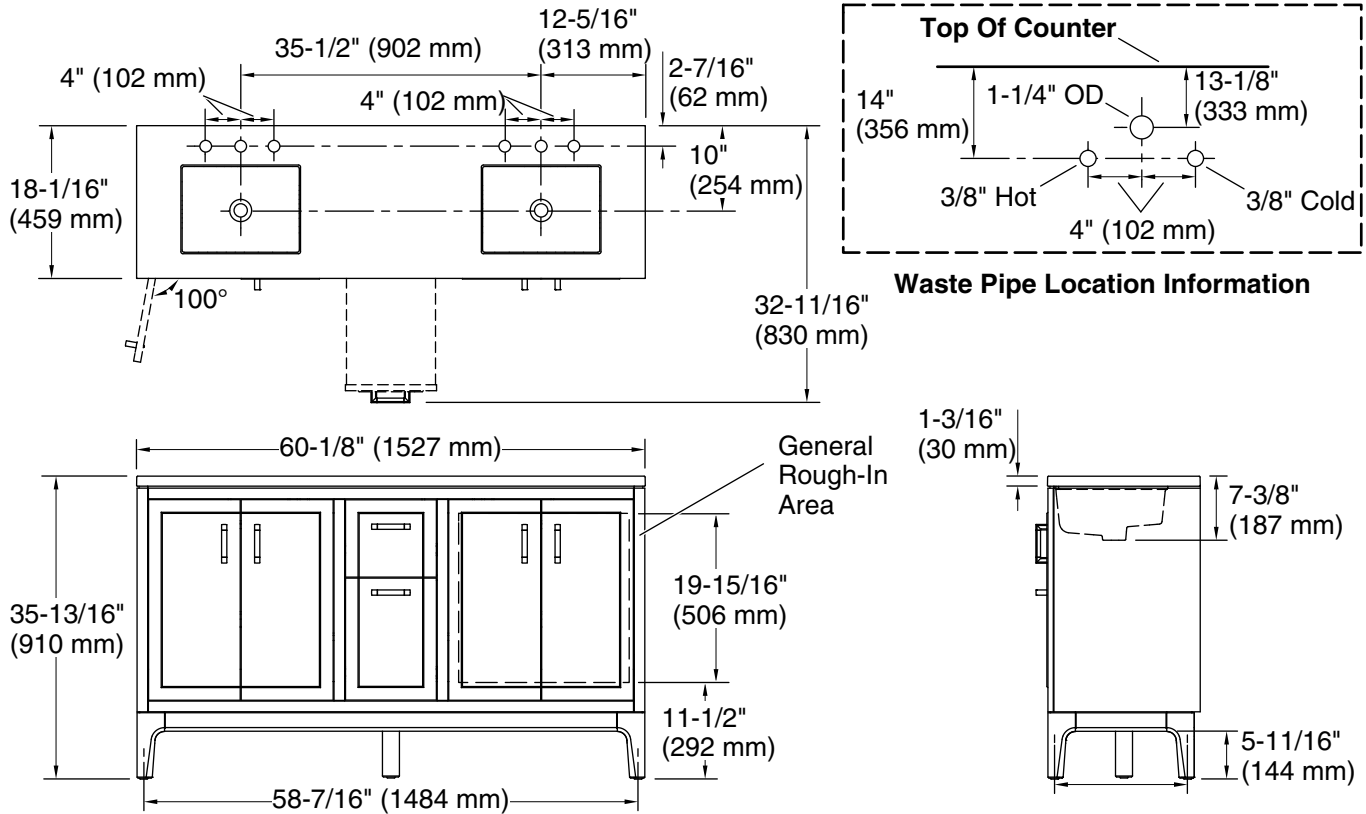

Features

- Set includes cabinet, precut quartz vanity top, sinks, legs, and cabinet hardware.
- Two full-extension 12-3/4" (325 mm) drawers with soft-close side-mount slides.
- Two 18" (457 mm) cabinet interior spaces provide ample storage.
- Three-way adjustable soft-close door hinges with 100° opening capability for easy cabinet access.
- Finish-matched cabinet interior offers generous clearance for plumbing.
- Quartz vanity top adds beauty and long-lasting durability.
- Customize your storage with optional accessories such as floor liners, drawer organizers, and perfectly sized containers (sold separately).
- Coordinates with K-33558 upgraded hardware finishes, K-25818 quartz backsplash, K-25819 quartz side splash, and K-32817-SH6 upgraded legs (sold separately).

Color	Code	Description
	0	White
	1WT	Mohair Grey

Technical Information

All product dimensions are nominal.

Notes

Install this product according to the installation instructions.