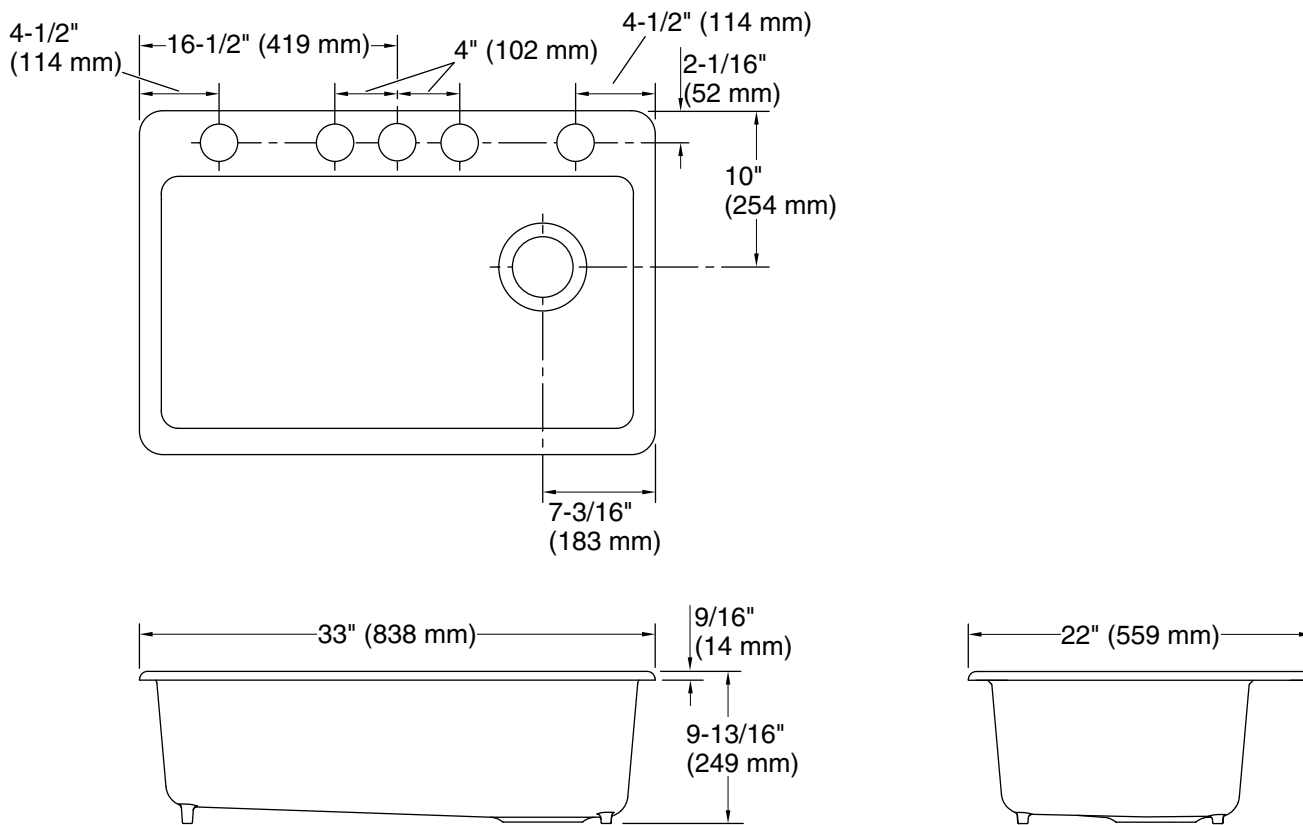

### Features

- 36" (914 mm) minimum base cabinet width
- Single bowl
- 9" (229 mm) depth provides generous workspace
- Three faucet holes plus one accessory hole to the right and one accessory hole to the left
- Bowl slopes toward drain to minimize water pooling
- Offset drain increases workspace in the sink and storage space underneath
- Box includes: Sink, two sink racks, installation hardware, cutout template
- Sink drain with strainer sold separately

### Technical Information

All product dimensions are nominal.

Basin configuration:	Single Bowl
Center(s):	8" (203 mm)
Min. base cabinet width:	36" (914 mm)
Bowl area (Basin #1):	Length: 30-1/4" (768 mm) Width: 15-13/16" (402 mm) Bowl depth: 9" (229 mm) Water depth: 9" (229 mm)
Number of deck holes:	5
Faucet hole(s):	2-3/8" (60 mm)
Drain hole:	3-7/8" (98 mm)
Template:	Undermount, 1166727-7, required, included