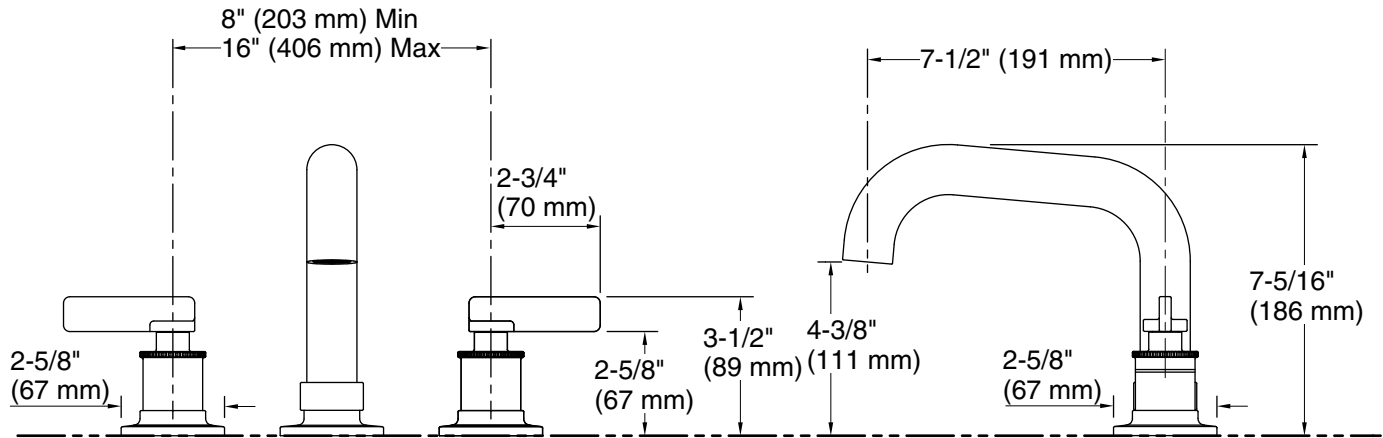

Technical Information

All product dimensions are nominal.

Drain included: No

Spout:

Spout reach: 7-1/2" (191 mm)

Notes

Install this product according to the installation instructions.

ADA, OBC, CSA B651 compliant when installed to the specific requirements of these regulations.