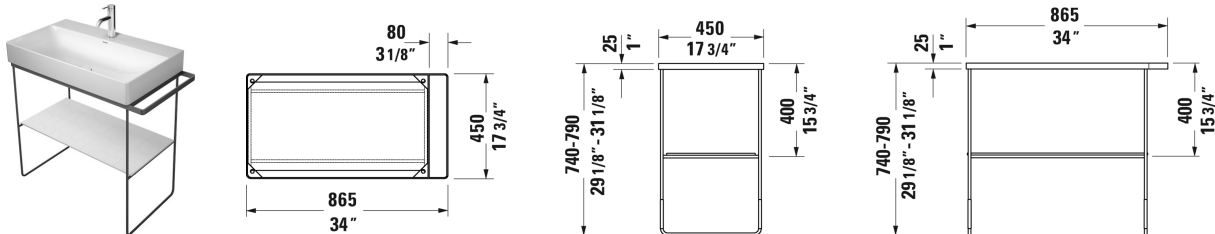

DuraSquare Metal console floorstanding ** # 003111..00 / 003111..00

|< 34" Inch >|

Metal console floorstanding **	Dimension	Weight	Order number
height adjustable +2", hardware included, for washbasin # 235380, 234880, 234980, towel rail right or left, reversible			
Colors			
10 Chrome 46 Black Matte			
Variant			
Chrome	34" x 17 3/4" Inch	14.3 lb	003111..00
Black Matte	34" x 17 3/4" Inch	14.3 lb	003111..00
Infobox			
** Glass inserts are not included - please order separately			
Suitable products			
Furniture washbasin without overflow, with faucet deck, ceramic covered slotted waste included, underside fully glazed, 31 1/2" x 18 1/2" Inch	31 1/2" x 18 1/2" Inch		235380
Glass inserts safety glass, for metal console # 003111, 003112, 30 3/8" x 15" Inch	30 3/8" x 15" Inch		009967
Furniture washbasin asymmetric without overflow, with faucet deck, bowl on left side, underside fully glazed, hardware included, ceramic covered slotted waste included, wall-mounted, cUPC® listed*, 31 1/2" x 18 1/2" Inch	31 1/2" x 18 1/2" Inch		234880
Furniture washbasin asymmetric without overflow, with faucet deck, bowl on right side, hardware included, ceramic covered slotted waste included, wall-mounted, underside fully glazed, 31 1/2" x 18 1/2" Inch	31 1/2" x 18 1/2" Inch		234980

All drawings contain the necessary measurements which are subject to standard tolerances. They are stated in inch & mm and are non-binding. Exact measurements, in particular for customized installation scenarios, can only be taken from the finished ceramic piece.