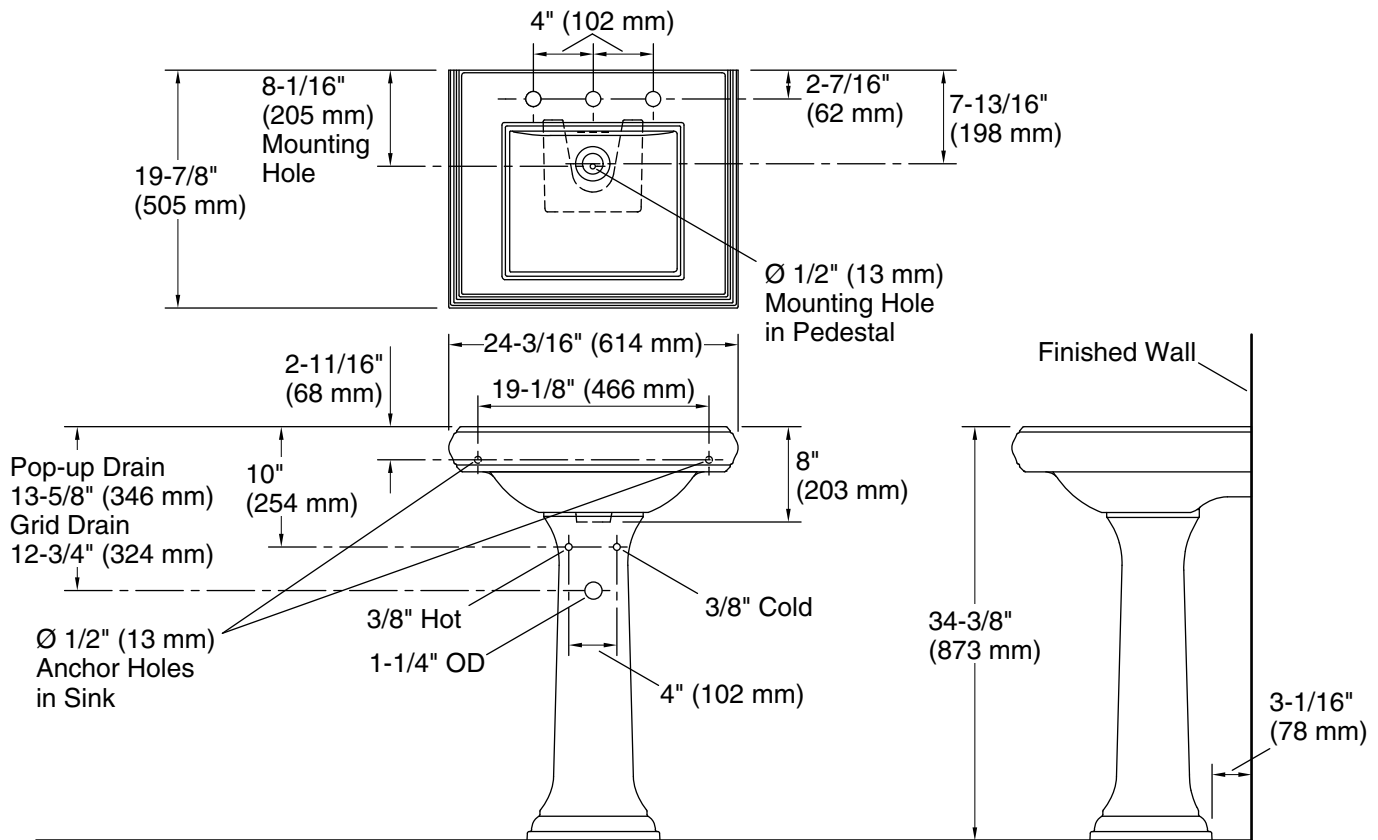

Memoirs® Classic

24-1/4" rectangular pedestal bathroom sink
K-2238-8

Features

- 8" (203 mm) widespread faucet holes
- Refined rectangular basin
- Overflow drain
- Combination consists of the K-2239-8 basin and the K-2267 pedestal
- Coordinates with other products in the Memoirs collection

THE BOLD LOOK
OF **KOHLER**®

Technical Information

All product dimensions are nominal.

Basin configuration:	Single Bowl
Center(s):	8" (203 mm)
Bowl area (Only):	Length: 15" (381 mm) Width: 13" (330 mm) Water depth: 4-1/2" (114 mm)
With overflow:	Yes
Number of deck holes:	3
Faucet hole(s):	1-3/8" (35 mm)
Drain hole:	1-3/4" (44 mm)