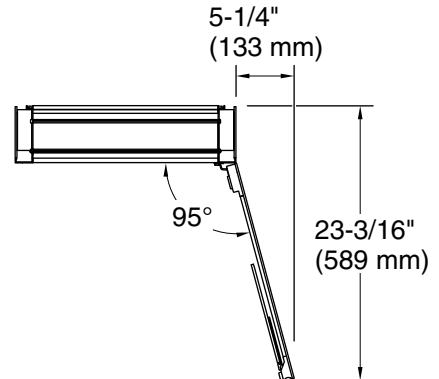

Required Products/Accessories

K-28033 40" mirrored side kit for medicine cabinet

Codes/Standards

None Applicable

KOHLER® One-Year Limited Warranty

See website for detailed warranty information.

Technical Information

All product dimensions are nominal.

Notes

Install this product according to the installation instructions.

When determining the height of the medicine cabinet, ensure the mirrored door will clear all obstacles (such as a faucet). A minimum distance of 3" (76 mm) is required.