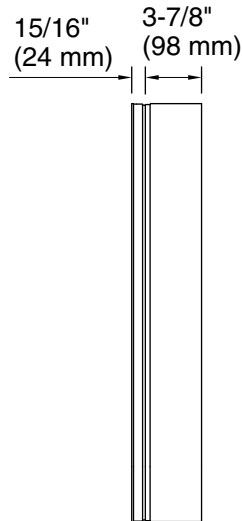

Features

- Front mirror, inside door mirror, and back panel mirror provide superior visibility
- Four adjustable tempered-glass shelves
- Finish-matched cabinet interior
- Vertically adjustable 3x magnifying mirror on inside of door
- Slow-close door prevents slamming
- Two-way adjustable hinges with 108° opening capability for easy cabinet access

Required Products/Accessories

K-28033 40" mirrored side kit for medicine cabinet

Codes/Standards

None Applicable

KOHLER® One-Year Limited Warranty

See website for detailed warranty information.

Technical Information

All product dimensions are nominal.

Notes

Install this product according to the installation instructions.

When determining the height of the medicine cabinet, ensure the mirrored door will clear all obstacles (such as a faucet). A minimum distance of 3" (76 mm) is required.