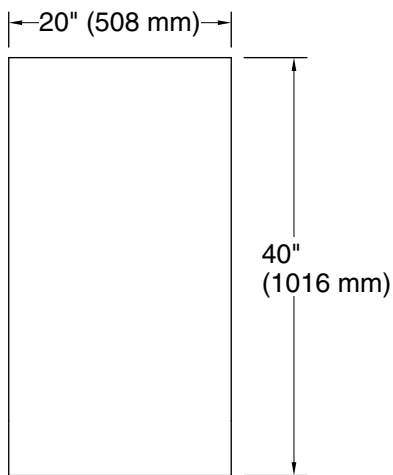

Technical Information

All product dimensions are nominal.

Notes

Install this product according to the installation instructions.

When determining the height of the medicine cabinet, ensure the mirrored door will clear all obstacles (such as a faucet). A minimum distance of 3" (76 mm) is required.