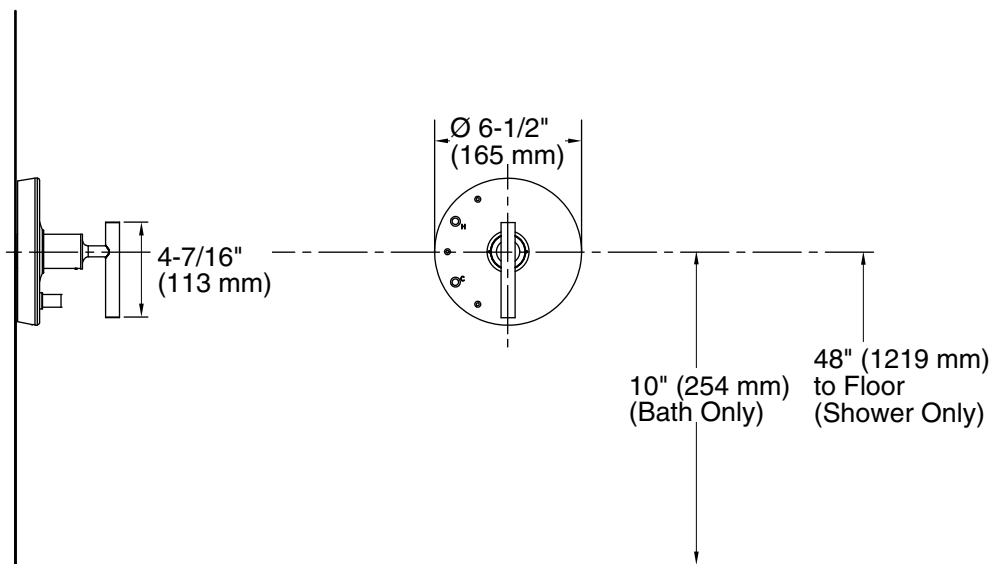

**Technical Information**

All product dimensions are nominal.

Drain included: No

**Showerhead/Body Spray:**

Rated maximum flow: 2.5 gal/min (9.5 l/min)

**Notes**

Install this product according to the installation guide.