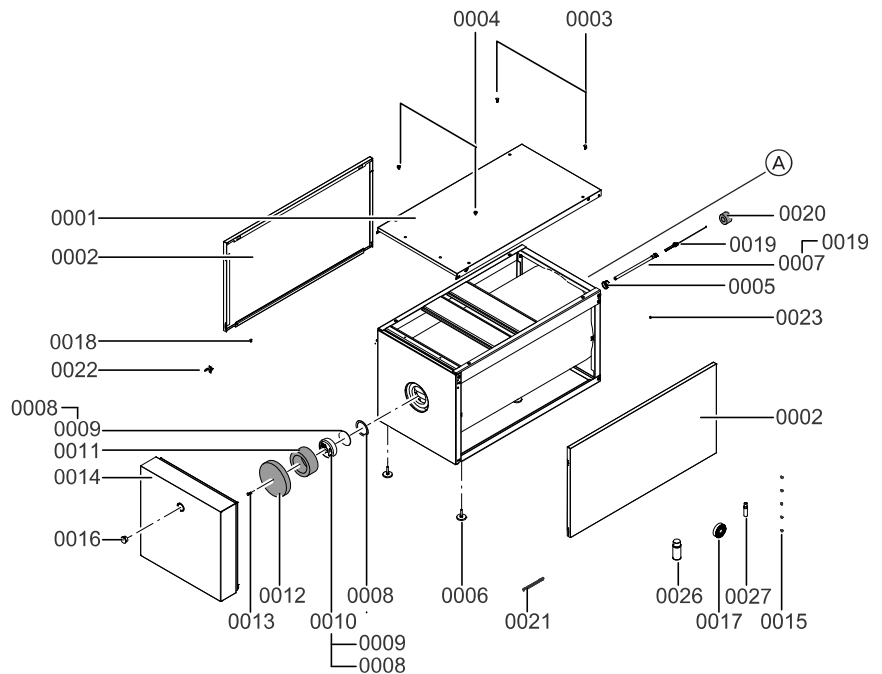

Parts for Tank Assembly

- 0001 Top panel
- 0002 Side panel (left/right)
- 0003 Panel plug
- 0004 Positioning plugs (set of 2)
- 0005 Coupling, brass reduction 1 ¼"–½"
- 0006 Leveling bolt (each)
- 0007 Sensor well, ½" x 400 mm
- 0008 Gasket, 115 x 92 x 3 mm
- 0009 Dome cover, 110 mm
- 0010 Tank cleanout cap, 4"
- 0011 Insulation ring
- 0012 Insulation for cover
- 0013 Panel plug with lamellae
- 0014 Front panel
- 0015 Panel cap (set of 5)
- 0016 Accessory pack, thermometer °F/°C
- 0017 Decorative stripe
- 0018 Spring clip
- 0019 Sensor mounting hardware
- 0020 Insulation for tank sensor well
- 0021 Nameplate
- 0022 Accessory pack, front panel hardware (set of 2)
- 0023 Protective plug
- 0026 Touch-up spray paint, silver
- 0027 Touch-up paint stick, silver