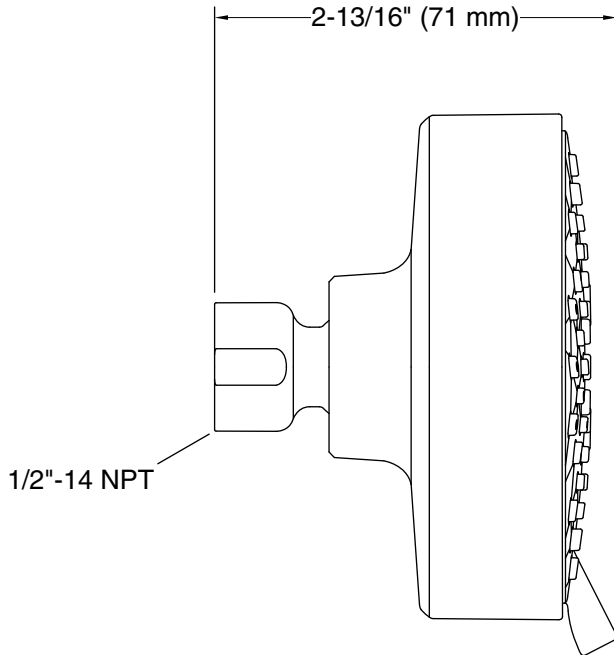

Features

- Showerhead features contemporary design.
- Advanced spray engine provides three alternate experiences: wide coverage, intense drenching, and targeted spray.
- Wide-coverage spray produces an encompassing spray for everyday use.
- Intense drenching spray delivers a forceful spray ideal for rinsing shampoo from hair.
- Targeted spray is a focused stream for targeting sore muscles or use as a utility spray.
- Simple thumb tab smoothly transitions between sprays.
- Spray nozzles cover full area of sprayhead.
- MasterClean™ sprayface features an easy-to-clean surface that withstands mineral buildup.
- 1.75 gpm (gallons per minute) showerhead flow rate.
- ½" NPT connection.

Recommended Products/Accessories

- K-7395 Shower Arm and Flange
- K-7397 Shower Arm and Flange
- K-23723 Faucet cleaner

Codes/Standards

ASME A112.18.1/CSA B125.1
DOE - Energy Policy Act 1992
EPA WaterSense®
California Energy Commission (CEC)

Technical Information

All product dimensions are nominal.

Showerhead/Body Spray:

Rated maximum flow: 1.75 gal/min (6.6 l/min)

Pressure: 45 psi (3.1 bar)

Notes

Install this product according to the installation instructions.