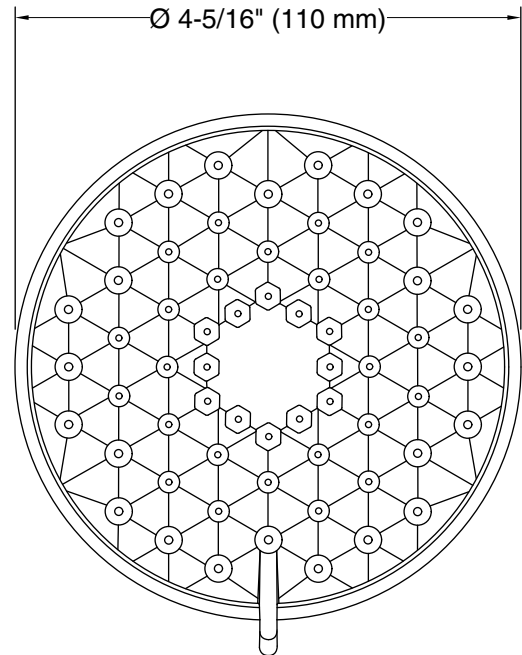

Features

- Showerhead features contemporary design.
- Advanced spray engine provides three alternate experiences: wide coverage, intense drenching, and targeted spray.
- Wide-coverage spray produces an encompassing spray for everyday use.
- Intense drenching spray delivers a forceful spray ideal for rinsing shampoo from hair.
- Targeted spray is a focused stream for targeting sore muscles or use as a utility spray.
- Simple thumb tab smoothly transitions between sprays.
- Spray nozzles cover full area of sprayhead.
- MasterClean™ sprayface features an easy-to-clean surface that withstands mineral buildup.
- 1.75 gpm (gallons per minute) showerhead flow rate.
- ½" NPT connection.

Recommended Products/Accessories

- K-7395 Shower Arm and Flange
- K-7397 Shower Arm and Flange
- K-23723 Faucet cleaner

Codes/Standards

ASME A112.18.1/CSA B125.1
DOE - Energy Policy Act 1992
EPA WaterSense®
California Energy Commission (CEC)

Technical Information

All product dimensions are nominal.

Showerhead/Body Spray:

Rated maximum flow: 1.75 gal/min (6.6 l/min)

Pressure: 45 psi (3.1 bar)

Notes

Install this product according to the installation instructions.