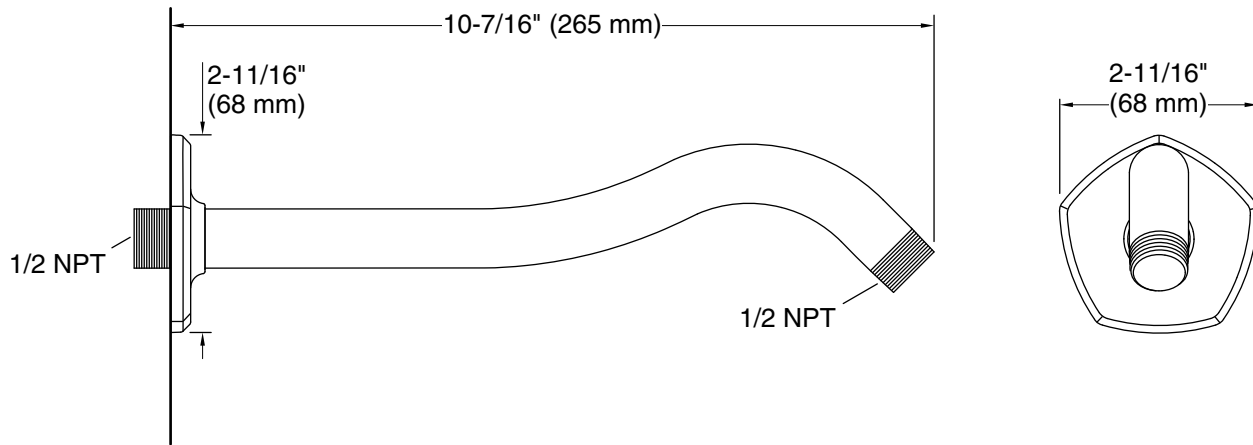

### Features

- Part of the Occasion bathroom faucet and accessory collection
- 10-1/2" (267 mm) x 2-3/4" (70 mm) x 2-3/4" (70 mm)

### Technical Information

All product dimensions are nominal.