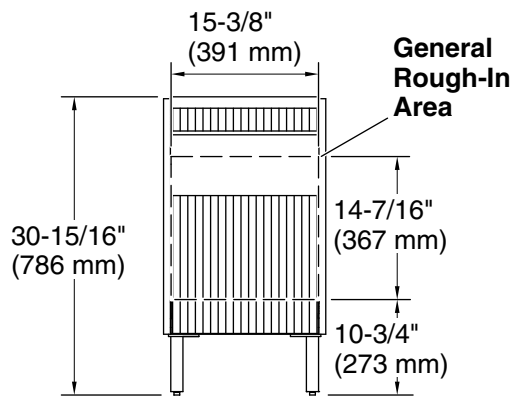

Available Colors/Finishes

Color tiles intended for reference only.

Color	Code	Description
-------	------	-------------

	0	White
	DKS	

Technical Information

All product dimensions are nominal.

Notes

Install this product according to the installation guide.