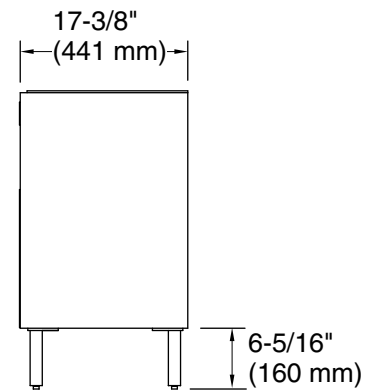

Available Colors/Finishes

Color tiles intended for reference only.

Color	Code	Description
-------	------	-------------

	0	White
	DKS	

Technical Information

All product dimensions are nominal.

Notes

Install this product according to the installation guide.