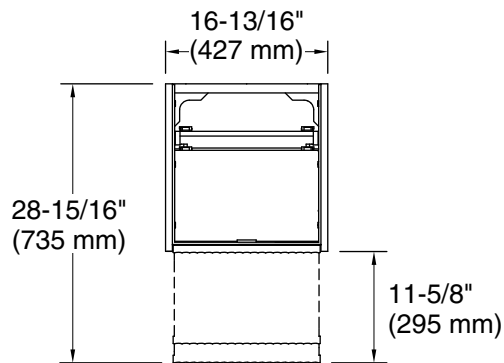

Technical Information

All product dimensions are nominal.

Notes

Install this product according to the installation guide.

Select the type of fastener based upon the wall material. Two 500 lb (227 kg) minimum load bearing fasteners are recommended.