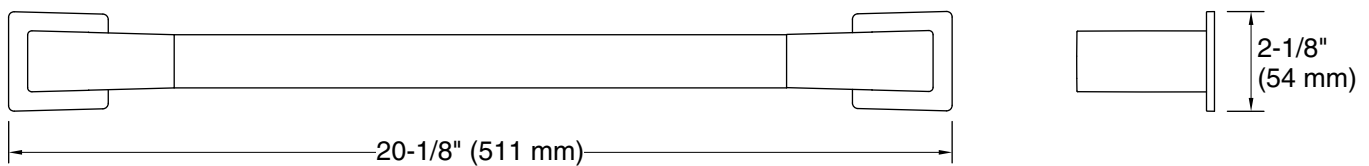

Features

- 18" (457 mm) bar
- Coordinates with Honesty faucets accessories, and showering components to complete your bathroom

Material

- Premium metal construction for durability and reliability
- KOHLER finishes resist corrosion and tarnishing

Technical Information

All product dimensions are nominal.

Installation Type: Wall-mount

Material: Zinc, Stainless Steel

Notes

Install this product according to the installation instructions.

CAUTION: Risk of personal injury. Do not install these products in any area where they are likely to be used inadvertently as a grab bar or support bar. These products are not designed or intended for use as a grab bar or support bar.