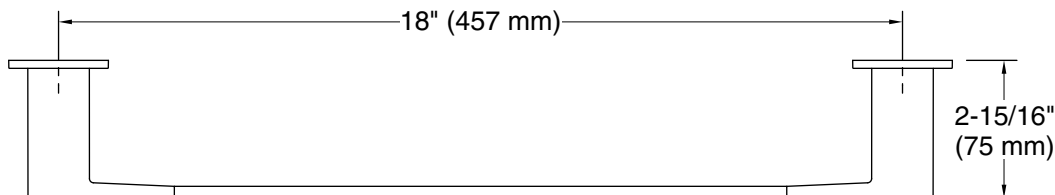

Features

- 18" (457 mm) bar
- Coordinates with Honesty faucets accessories, and showering components to complete your bathroom

Material

- Premium metal construction for durability and reliability
- KOHLER finishes resist corrosion and tarnishing

Technical Information

All product dimensions are nominal.

Installation Type: Wall-mount

Material: Zinc, Stainless Steel

Notes

Install this product according to the installation instructions.

CAUTION: Risk of personal injury. Do not install these products in any area where they are likely to be used inadvertently as a grab bar or support bar. These products are not designed or intended for use as a grab bar or support bar.