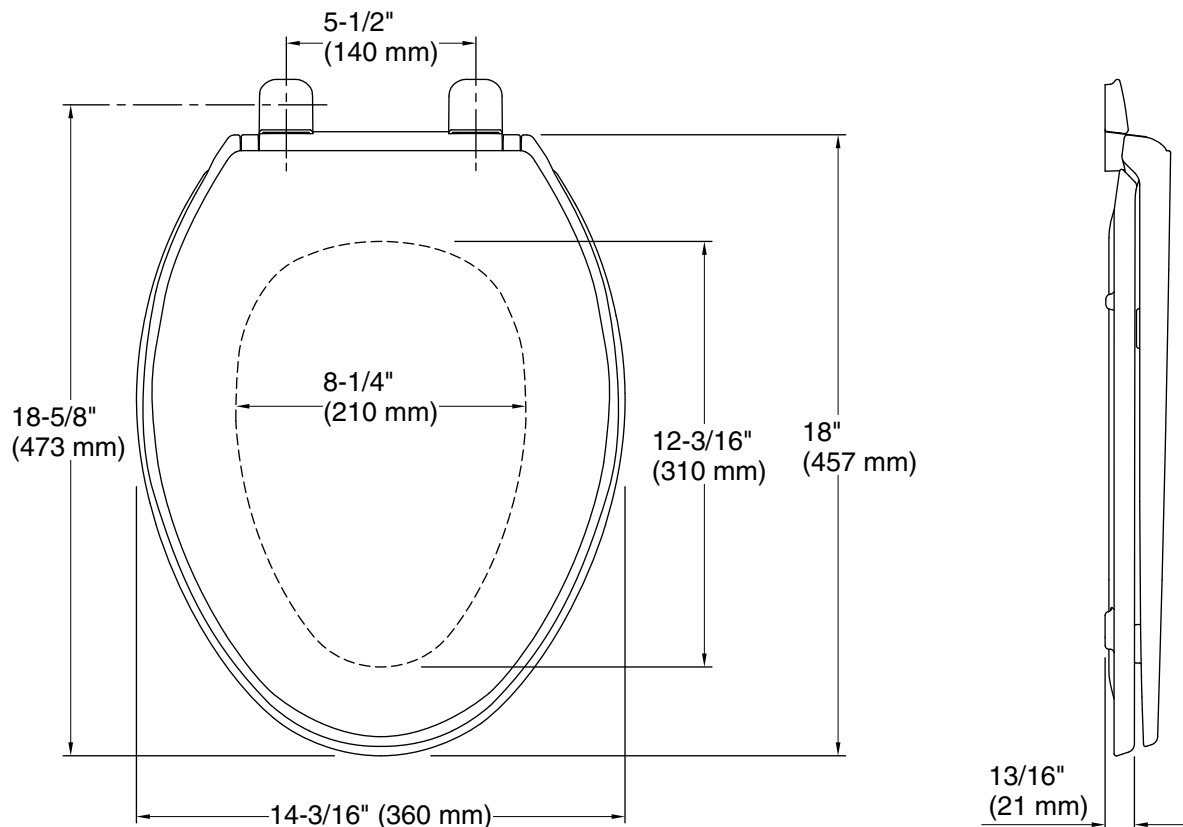

Color	Code	Description
-------	------	-------------

	0	White
	96	Biscuit

Technical Information

All product dimensions are nominal.

Seat shape type: Elongated
Seat front type: Closed-front
Seat-mounting holes: 5-1/2" (140 mm)