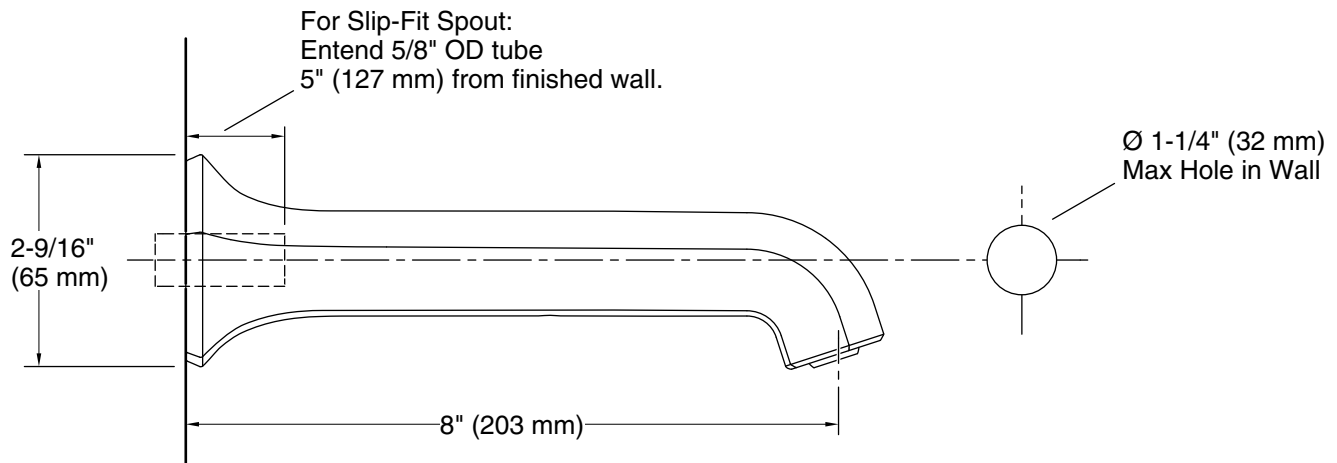

### Technical Information

All product dimensions are nominal.

#### Spout:

Spout reach: 8" (203 mm)