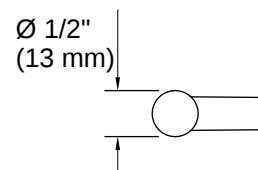

Installation

- Installation hardware and template included

Installation Notes

Install this product according to the installation instructions.

CAUTION: Risk of personal injury. Do not install these products in any area where they are likely to be used inadvertently as a grab bar or support bar. These products are not designed or intended for use as a grab bar or support bar.