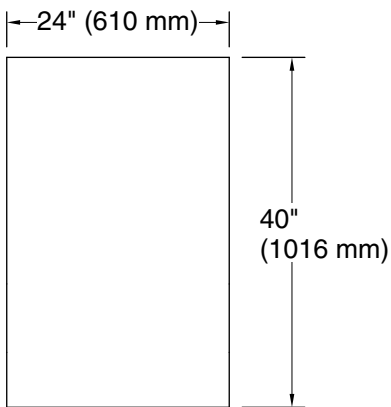

Technical Information

All product dimensions are nominal.

Notes

Install this product according to the installation instructions.

When determining the height of the medicine cabinet, ensure the mirrored door will clear all obstacles (such as a faucet). A minimum distance of 3" (76 mm) is required.