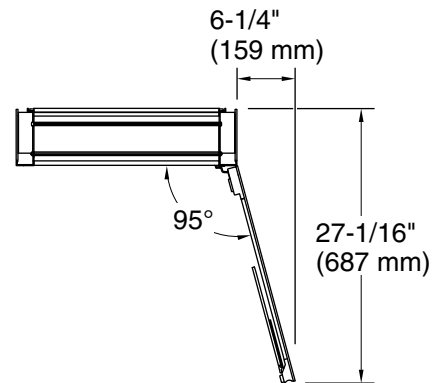

Required Products/Accessories

K-28033 40" mirrored side kit for medicine cabinet

Codes/Standards

None Applicable

KOHLER® One-Year Limited Warranty

See website for detailed warranty information.

Technical Information

All product dimensions are nominal.

Notes

Install this product according to the installation instructions.

When determining the height of the medicine cabinet, ensure the mirrored door will clear all obstacles (such as a faucet). A minimum distance of 3" (76 mm) is required.