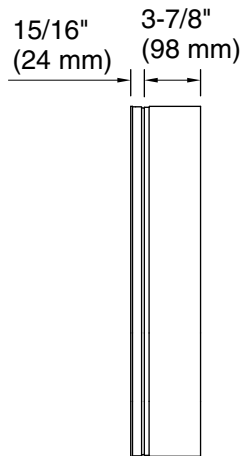

Features

- Front mirror, inside door mirror, and back panel mirror provide superior visibility
- Four adjustable tempered-glass shelves
- Finish-matched cabinet interior
- Vertically adjustable 3x magnifying mirror on inside of door
- Slow-close door prevents slamming
- Two-way adjustable hinges with 108° opening capability for easy cabinet access

Required Products/Accessories

K-28033 40" mirrored side kit for medicine cabinet

Codes/Standards

None Applicable

KOHLER® One-Year Limited Warranty

See website for detailed warranty information.

Technical Information

All product dimensions are nominal.

Notes

Install this product according to the installation instructions.

When determining the height of the medicine cabinet, ensure the mirrored door will clear all obstacles (such as a faucet). A minimum distance of 3" (76 mm) is required.