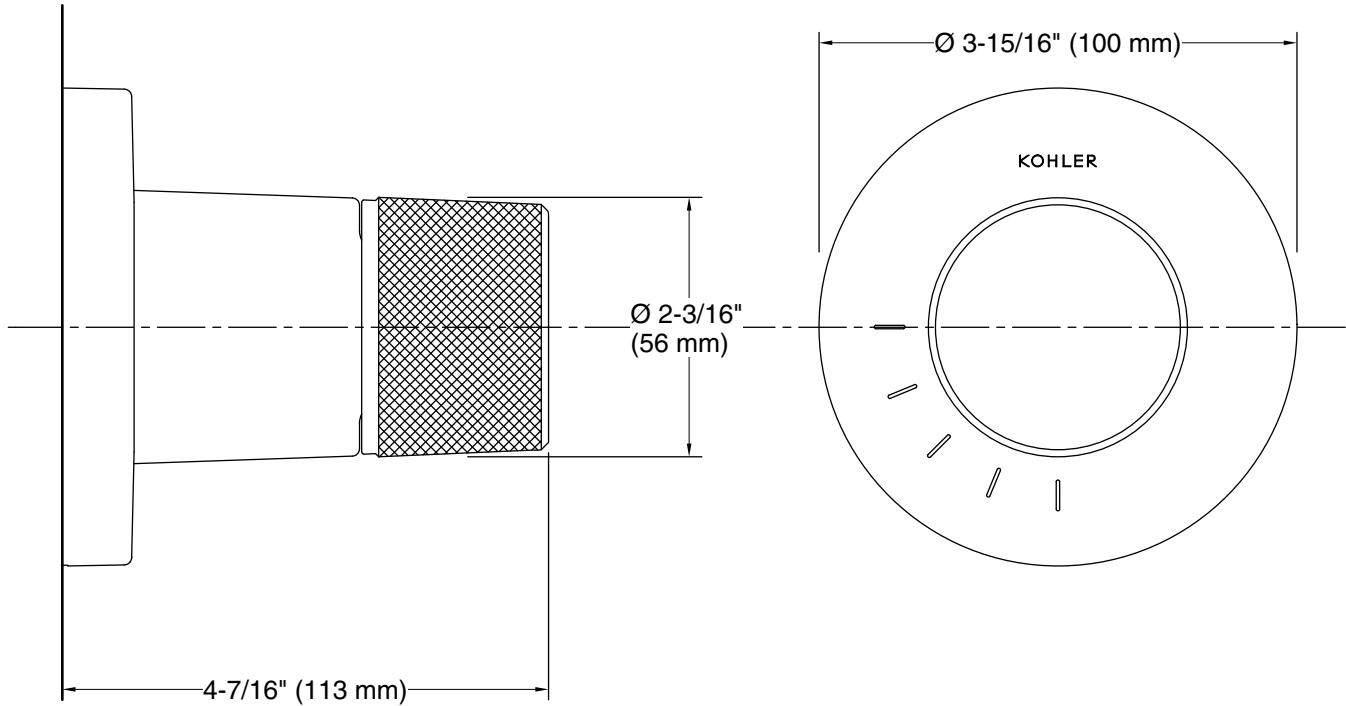

Technical Information

All product dimensions are nominal.

Spout:

Notes

Install this product according to the installation instructions.