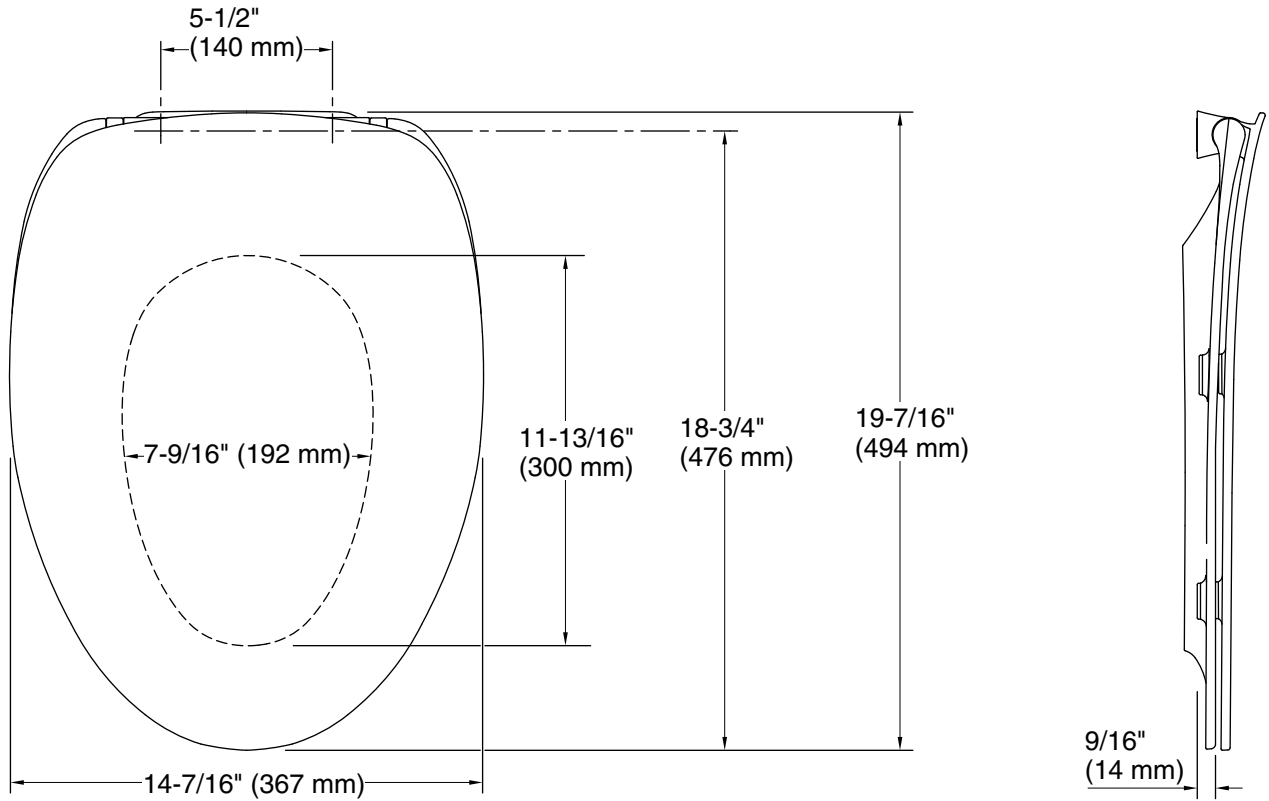

Features

- Recommended for use on K-1381 and K-28161 Veil toilets, K-5172 San Souci toilet, K-75790 Persuade toilet, and K-78080 Reach toilet
- Quiet-Close™ elongated lid and seat prevents slamming
- Grip-Tight bumpers hold seat firmly in place
- Grip-Tight installation hardware makes it easy to fasten the seat – everything is done from above the bowl
- Color-matched plastic hinge
- Hinge is concealed by lid when closed to offer a clean profile
- Unit lifts off effortlessly for easy cleaning and clicks back into place when done
- Contoured seat for user comfort
- Thermoset plastic material is strong and durable, allowing for a thin, modern aesthetic with enhanced scratch-resistance

Color	Code	Description
-------	------	-------------

	0	White
---	---	-------

Technical Information

All product dimensions are nominal.

Seat shape type: Elongated
Seat front type: Closed-front
Seat-mounting holes: 5-1/2" (140 mm)