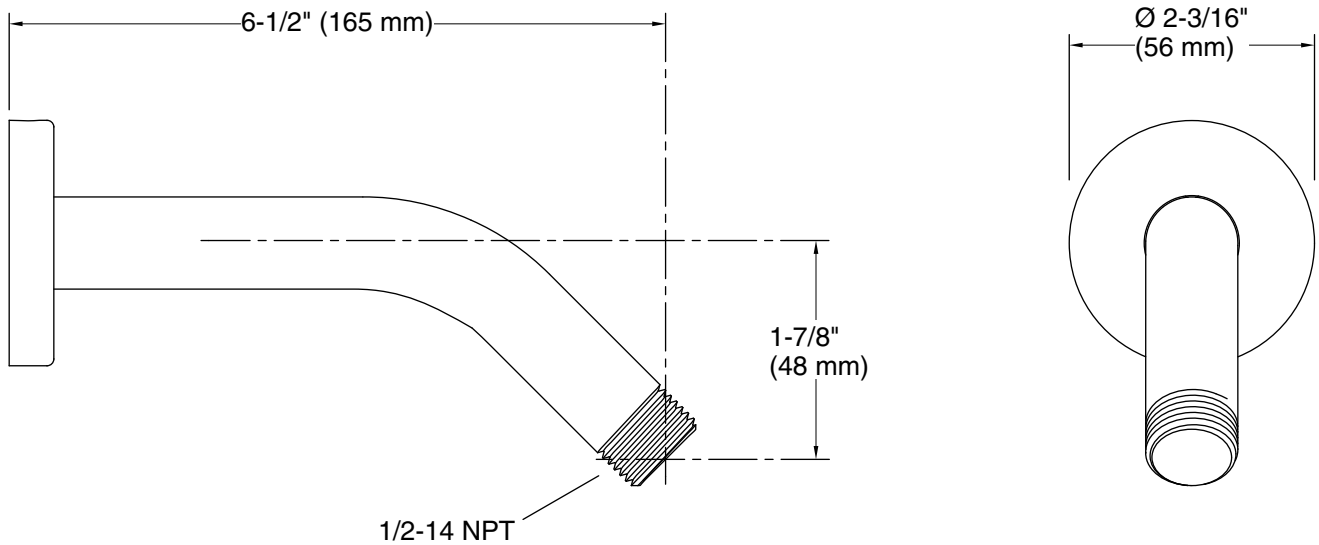

Material

- Brass construction ensures durability and reliability
- KOHLER finishes resist corrosion and tarnishing

Installation

- Wall-mount
- 1/2 -14 NPT connection

Codes/Standards

None Applicable

KOHLER® Faucet Lifetime Limited Warranty

Technical Information

All product dimensions are nominal.