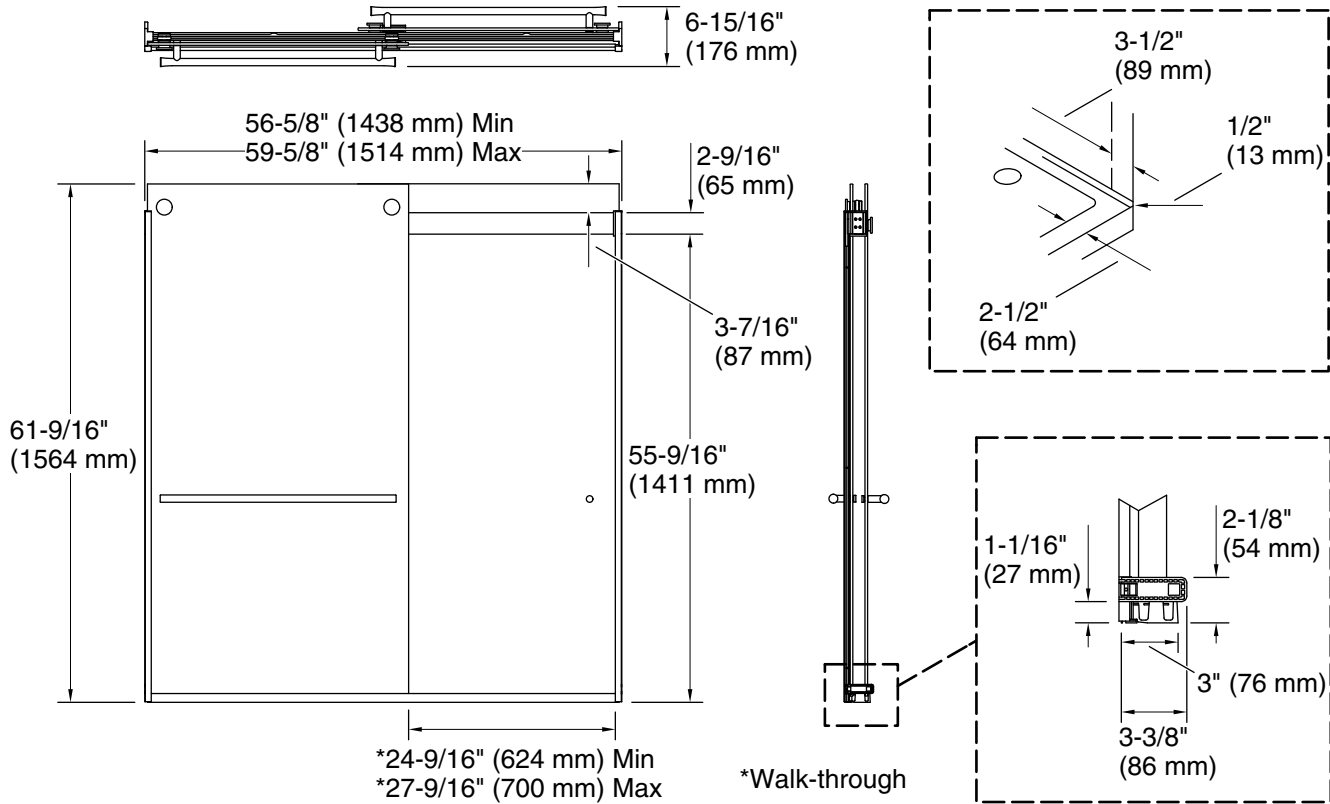

Technical Information

All product dimensions are nominal.

Base-To-Wall	1/2" (13 mm)
Radius – Max:	
Shower Ledge Min	2-1/2" (64 mm)
Flat:	
Shower Wall Min	3-1/2" (89 mm)
Flat:	

Notes

Install this product according to the installation instructions.

The vertical opening should be a minimum of 64-1/2" (1639 mm) to allow for installation clearance.