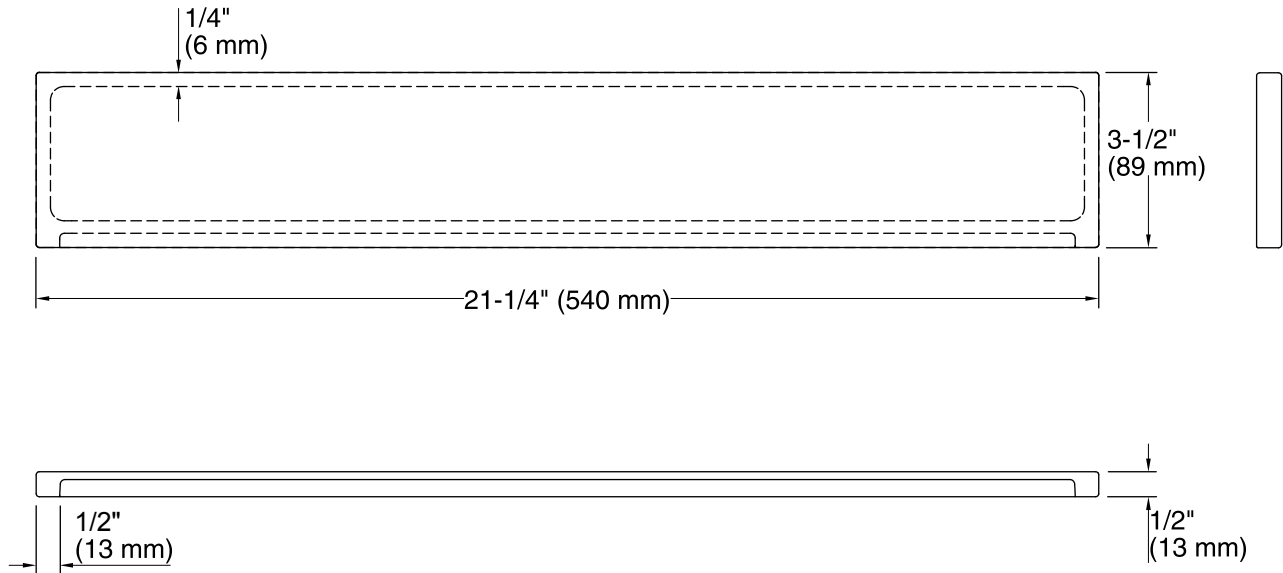

Features

- Solid Surface
- 21-1/4" (540 mm) x 1/2" (13 mm) x 3-1/2" (89 mm)
- Includes 1 side splash

For complete listing of available colors, go to kohler.com.

Codes/Standards

None Applicable

KOHLER® One-Year Limited Warranty

See website for detailed warranty information.

Product Specification

Side splash kit shall be 21-1/4" (540 mm) in width, 1/2" (13 mm) in depth, and 3-1/2" (89 mm) in height. Side splash kit shall be made of solid surface material. Side splash kit shall be KOHLER Model K-5451.

Technical Information

All measurements are nominal.

Installation Notes

Install this product according to the installation guide.