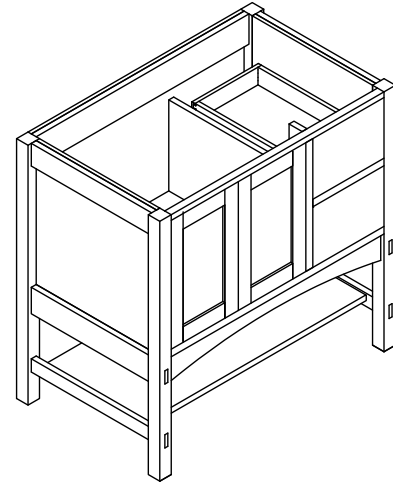

Features

- Catalyzed conversion varnish provides a durable moisture-resistant finish.
- Two doors and two drawers on right.
- Three-way adjustable slow-close door hinges with 110° opening capability for easy cabinet access.
- Full-extension 18" (457 mm) depth drawers with soft-close undermount slides for smooth opening.
- Solid wood drawers with dovetail construction.
- Coordinates with the K-99687 Poplin / Marabou rectangular pull (sold separately).
- Combines with Ceramic/Impressions®, Solid/Expressions®, and Iron/Impressions® vanity tops (sold separately) for a complete vanity.
- Customize your storage with optional accessories such as shelves, trays, drawer dividers, and medicine cabinets (sold separately).

Material

- Solid wood and veneers.
- Wood is a living material, and its beauty is enhanced by natural variations in grain, color, and pattern. No two pieces of wood are exactly the same, and the color will change with age, temperature, and exposure to light.
- The nature of wood grain can cause variations in stain depth. Our expert craftspeople hand-apply the stain to blend these variations.

Recommended Products/Accessories

K-23736 Furniture polish

Codes/Standards

EPA TSCA Title VI
CARB P2

KOHLER® One-Year Limited Warranty

See website for detailed warranty information.

Available Colors/Finishes

Color tiles intended for reference only.

Color	Code	Description
	1WA	Linen White
	1WG	Cherry Tweed
	1WH	Woolen Oak