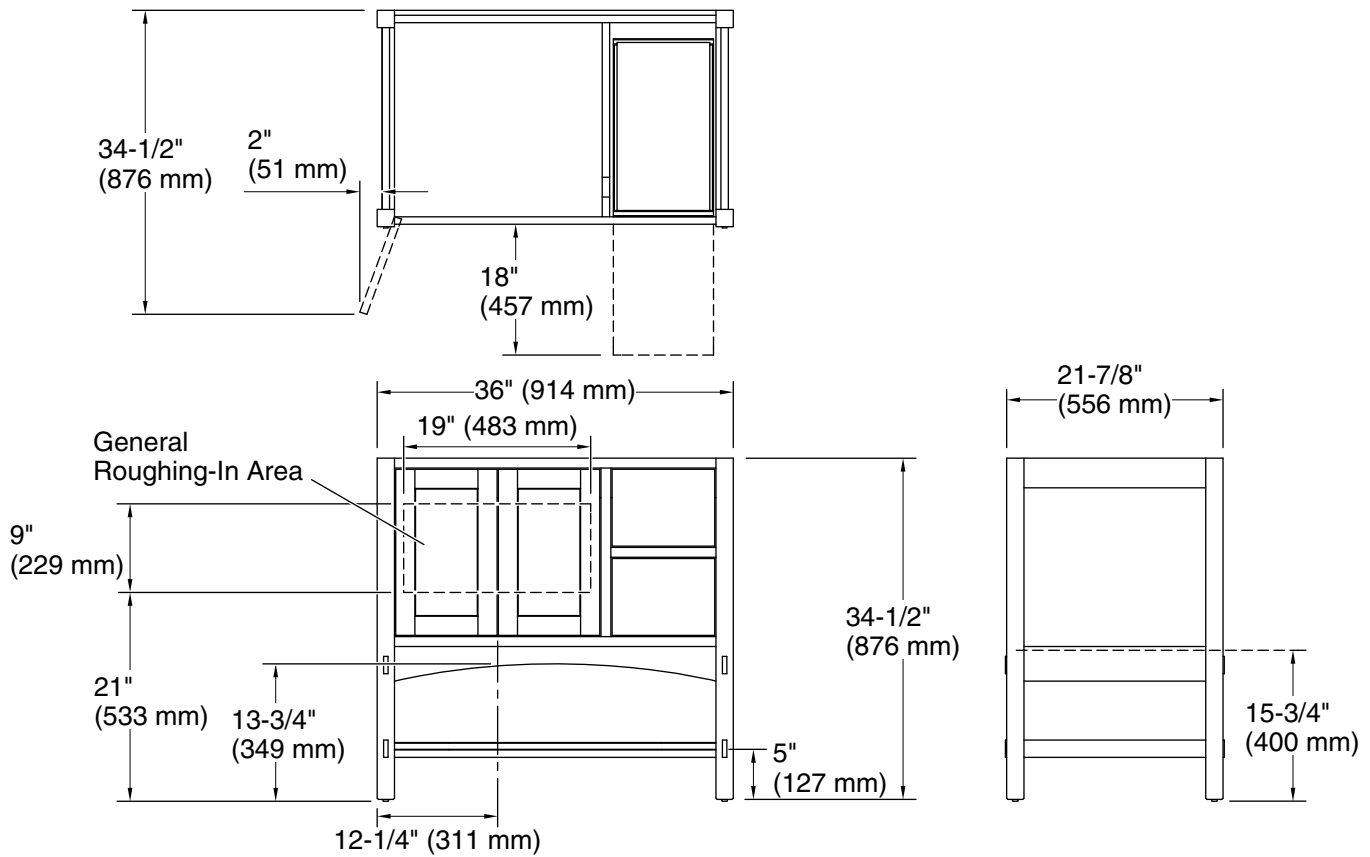

Technical Information

All product dimensions are nominal.

Vanity type: Standard

Notes

Install this product according to the installation guide.

Decorative cabinet hardware is not supplied. Refer to the KOHLER bath accessories line for recommended cabinet hardware to complement your vanity.

Select the type of fastener based upon the wall material. Two 250 lb (113.4 kg) minimum load bearing fasteners are recommended.