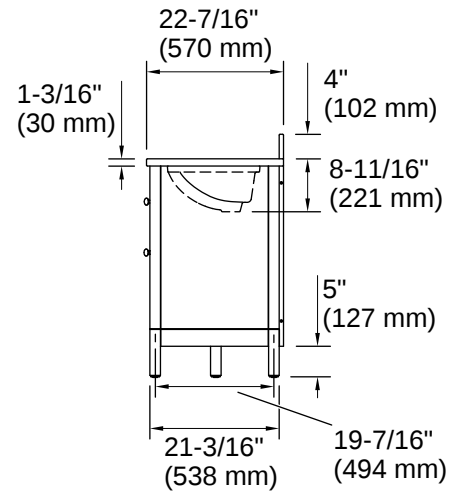

Codes/Standards

ASME A112.19.2/CSA B45.1
EPA TSCA Title VI/CARB P2

Technical Information

All product dimensions are nominal.

Lighting Included:	No
Number of Deck Holes:	3
Center(s):	8" (203 mm)

Material

- Quartz vanity top
 - Vitreous china sink
 - Solid and composite wood
 - Wood is a living material, and its beauty is enhanced by natural variations in grain, color, and pattern. No two pieces of wood are exactly the same, and the color will change with age, temperature, and exposure to light
-

Outlet:	120 V, 12 A, 60 Hz
Power Cord Length:	98.4" (2499 mm)

Warranty

See website for detailed warranty information.

KOHLER® One-Year Limited Warranty

1-800-4KOHLER (1-800-456-4537)
Kohler Co. reserves the right to make revisions without notice to product specifications.
For the most current specification sheet, go to www.kohler.com USA or www.kohler.ca Canada.
3-27-2026 15:12 - US-CA