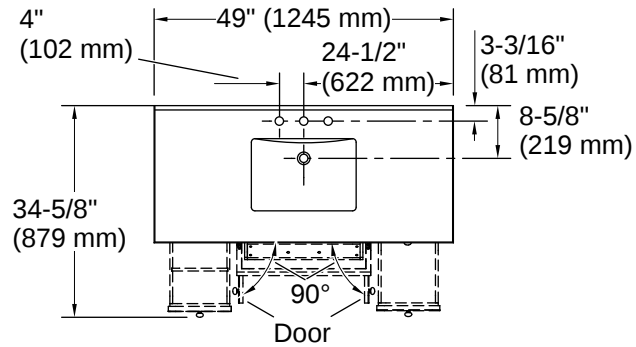

Installation

- Easy installation – no special tools required
- Sink preinstalled on vanity top to simplify installation

Installation Notes

Install this product according to the installation instructions.

Select the type of fastener based upon the wall material. Two 250 lb (113.4 kg) minimum load bearing fasteners are recommended with a lag bolt of length to clear obstacles in the wall and 5/16" washers. Calculate the proper lag bolt length by adding the 1-1/2" (38 mm) backing material, plus the wallboard thickness, plus the back rail thickness.