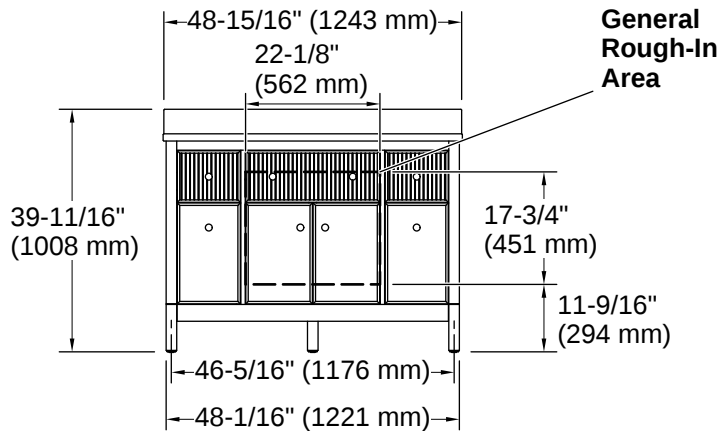

Installation

- Easy installation – no special tools required
- Sink preinstalled on vanity top to simplify installation

Installation Notes

Install this product according to the installation instructions.

Select the type of fastener based upon the wall material. Two 250 lb (113.4 kg) minimum load bearing fasteners are recommended with a lag bolt of length to clear obstacles in the wall and 5/16" washers. Calculate the proper lag bolt length by adding the 1-1/2" (38 mm) backing material, plus the wallboard thickness, plus the back rail thickness.