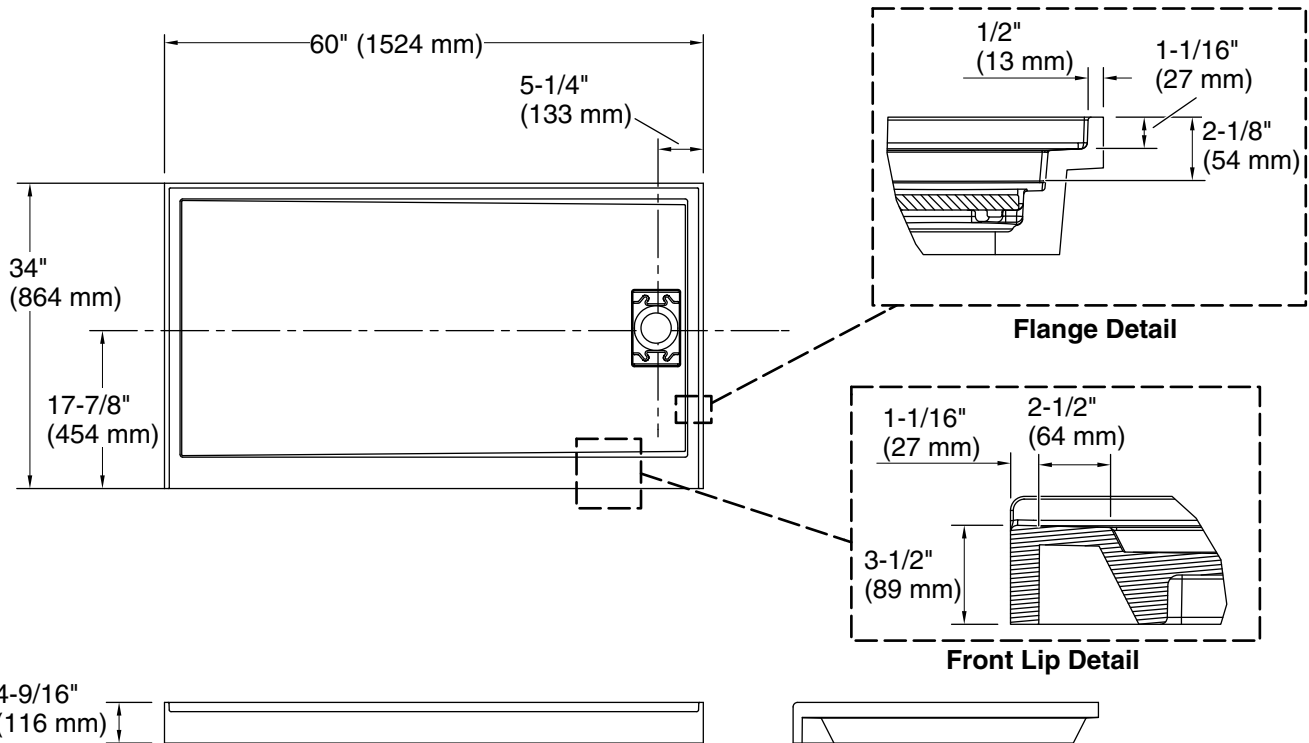

Stoneridge™

60" x 34" alcove shower base, right drain
K-44152

Features

- Honed surface provides improved slip resistance (tested in accordance with DIN EN 16165:2023-02 Annex A)
- Three-sided integral flange
- Color-matched drain cover
- Complements traditional and contemporary bathroom designs
- Allows for quick and easy mortarless installation
- Contains more than 60% natural stone

	HW1	Honed White
---	-----	-------------

Technical Information

All product dimensions are nominal.

Drain location: Right

Weight: 191 lbs (86.6 kg)

Notes

Measure your actual product for rough-in details.

Install this product according to the installation instructions.