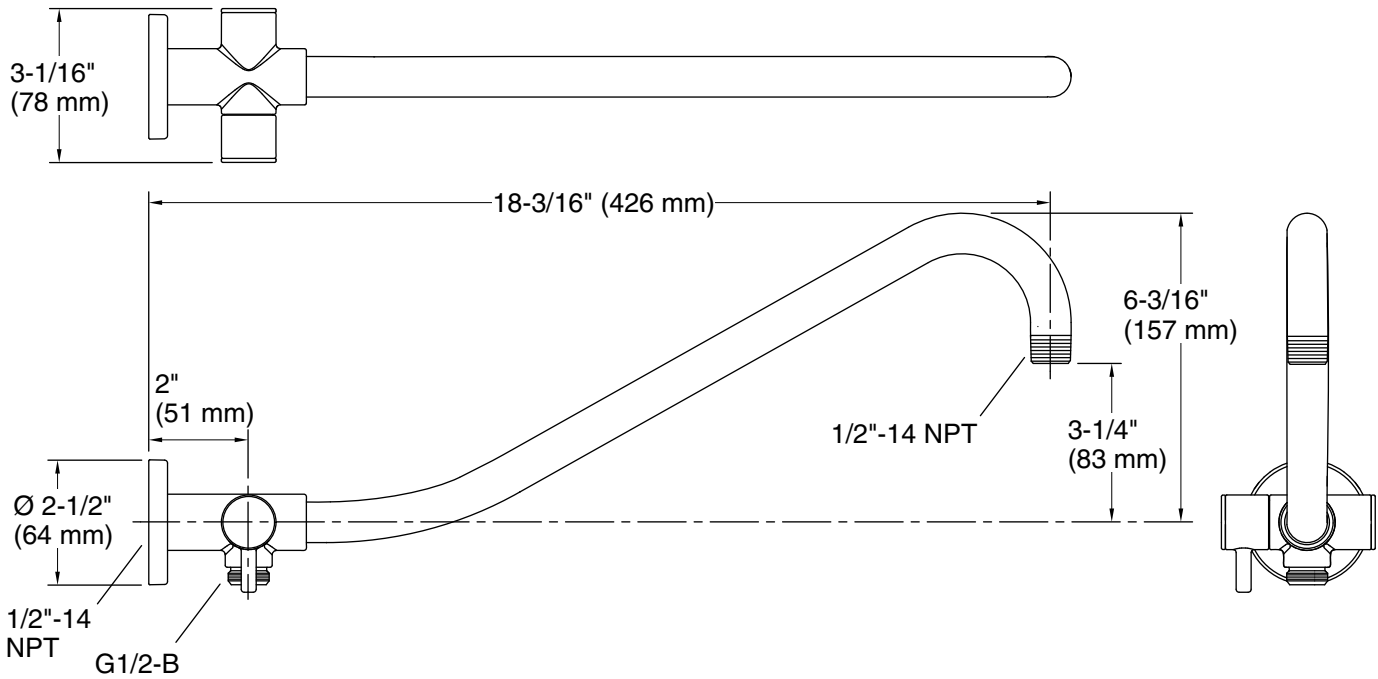

### Installation

- Bath- or deck-mount.

**Technical Information**

All product dimensions are nominal.

Drain included: No

**Notes**

Install this product according to the installation guide.