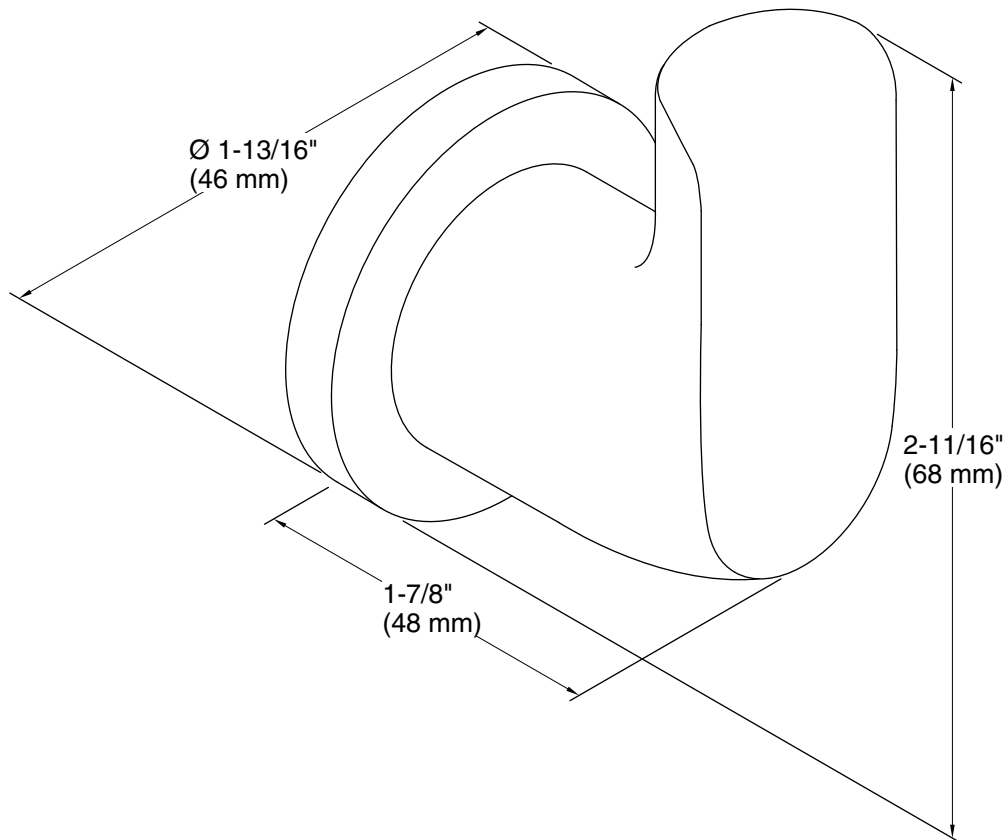

Color	Code	Description
	CP	Polished Chrome
	BN	Vibrant™ Brushed Nickel
	BL	Matte Black
	2MB	Vibrant™ Brushed Moderne Brass

Technical Information

All product dimensions are nominal.

Material: Zinc

Notes

Install this product according to the installation instructions.