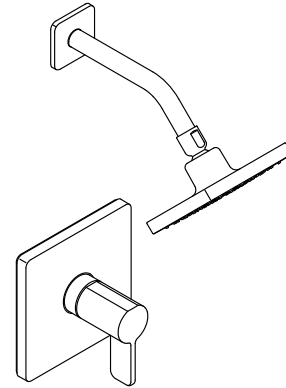

### Optional Products/Accessories

K-10350 Deep rough-in kit

K-10351 Test cap for K-8300 Series valve bodies

1307346

1362395

### Included Components

Additional Components:

Shower arm and flange