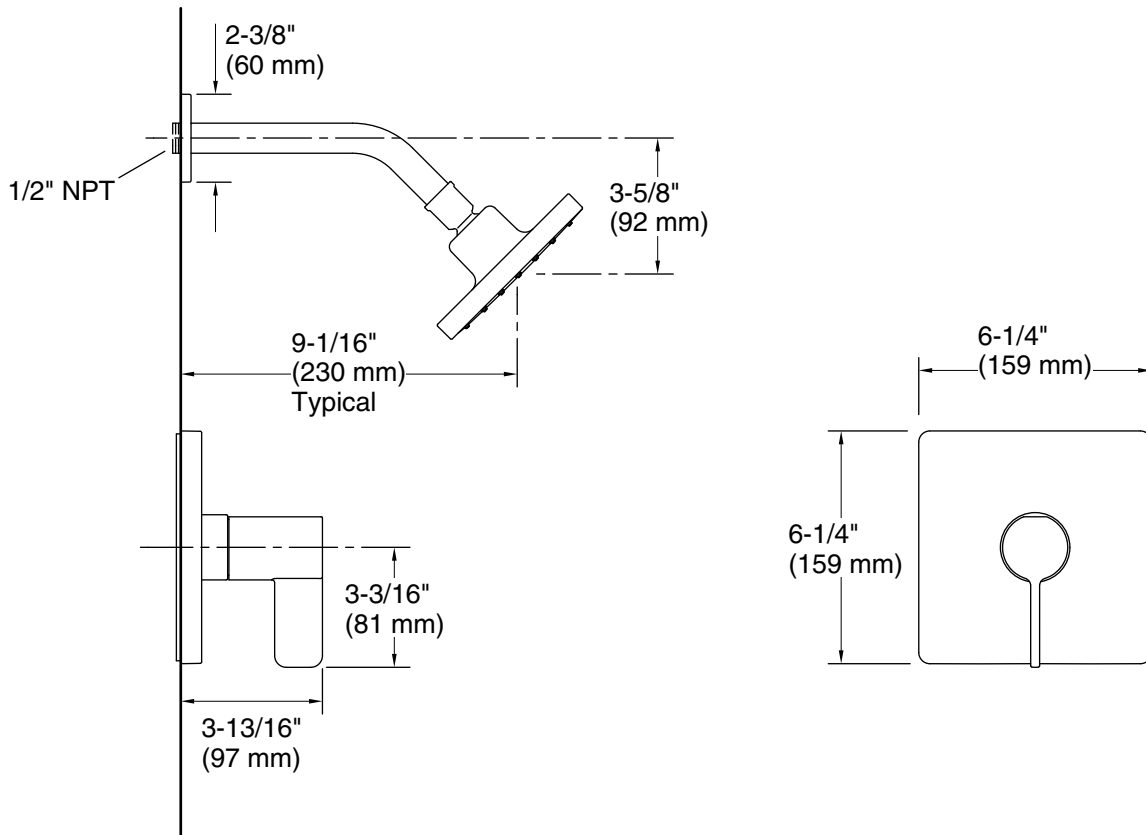

### Included Components

Additional Components:

Shower arm and flange

### Technical Information

All product dimensions are nominal.

Drain included: No