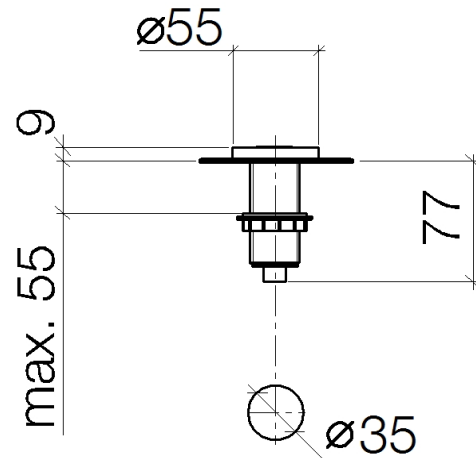

Kitchen

AIR SWITCH (operating button, trim parts only)

Article number: 10713970

Product specifications

- For operating a garbage disposal
- Compatible with Insinkerator® garbage disposals.
More information at www.insinkerator.com

Surfaces

- | | |
|-----------------|-------------|
| • chrome | 10713970-00 |
| • matt platinum | 10713970-06 |
| • platinum | 10713970-08 |
| • Cyprum | 10713970-49 |

Exploded assembly drawing

Kitchen

AIR SWITCH (operating button, trim parts only)

Article number: 10713970

Order quantity

No.	Article number	Name	Installation quantity
1	09281014190	sleeve	1
2	092787012ff	rosette	1
3	09141050790	seal	1
4	092133045ff	insert	1
5	09141001590	seal	1
6	09240103090	ring	1
7	09140503790	seal	1
8	0430011860090	sleeve	1