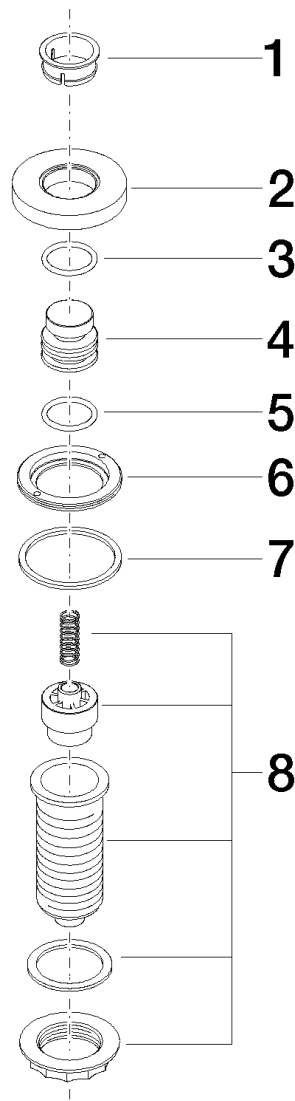

Kitchen

AIR SWITCH (operating button, trim parts only)

Article number: 10713970

Product specifications

- For operating a garbage disposal
- Compatible with Insinkerator® garbage disposals.
More information at www.insinkerator.com

Surfaces

- | | |
|-----------------|-------------|
| • chrome | 10713970-00 |
| • matt platinum | 10713970-06 |
| • platinum | 10713970-08 |
| • Cyprum | 10713970-49 |

Exploded assembly drawing

Kitchen

AIR SWITCH (operating button, trim parts only)

Article number: 10713970

Order quantity

No.	Article number	Name	Installation quantity
1	09281014190	sleeve	1
2	092787012ff	rosette	1
3	09141050790	seal	1
4	092133045ff	insert	1
5	09141001590	seal	1
6	09240103090	ring	1
7	09140503790	seal	1
8	0430011860090	sleeve	1