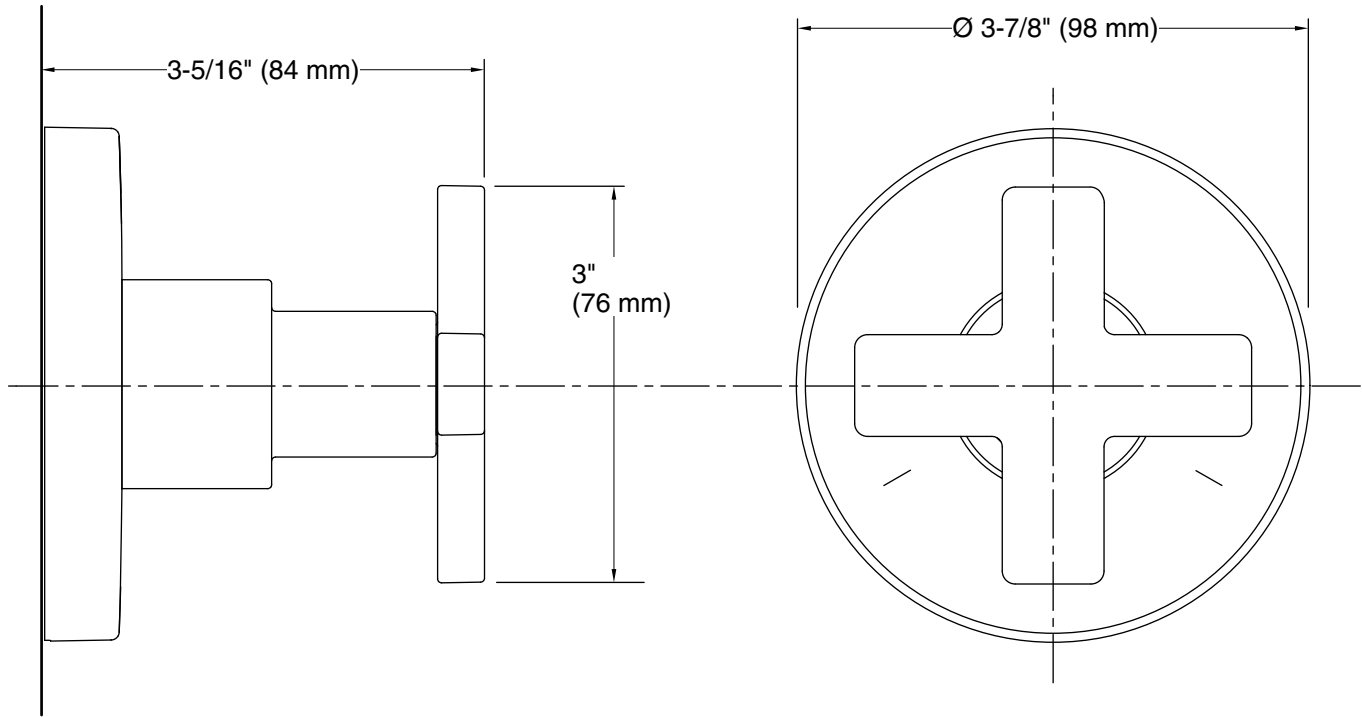

Technical Information

All product dimensions are nominal.

Notes

Install this product according to the installation guide.

ADA compliant when installed to the specific requirements of these regulations.