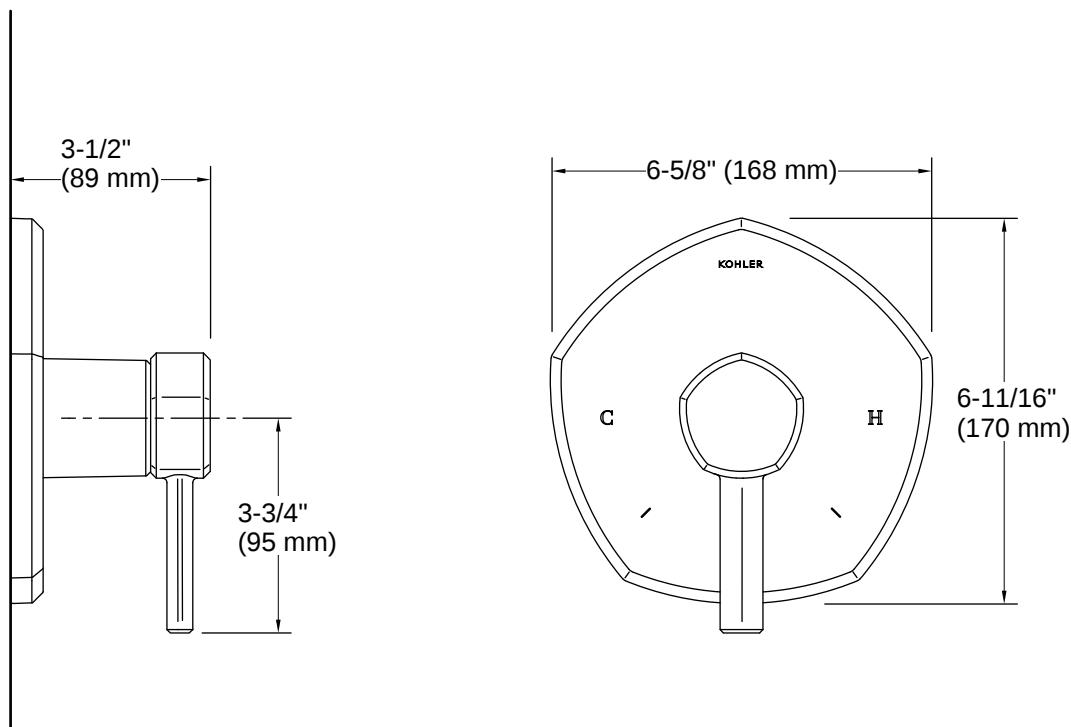

Installation

- Patented K-joint installation technology ensures consistent trim appearance, regardless of variability in valve rough-in
- Wall-mount
- Trim only; requires valve to complete installation (sold separately)

Installation Notes

Install this product according to the installation instructions.

ADA, OBC, CSA B651 compliant when installed to the specific requirements of these regulations.