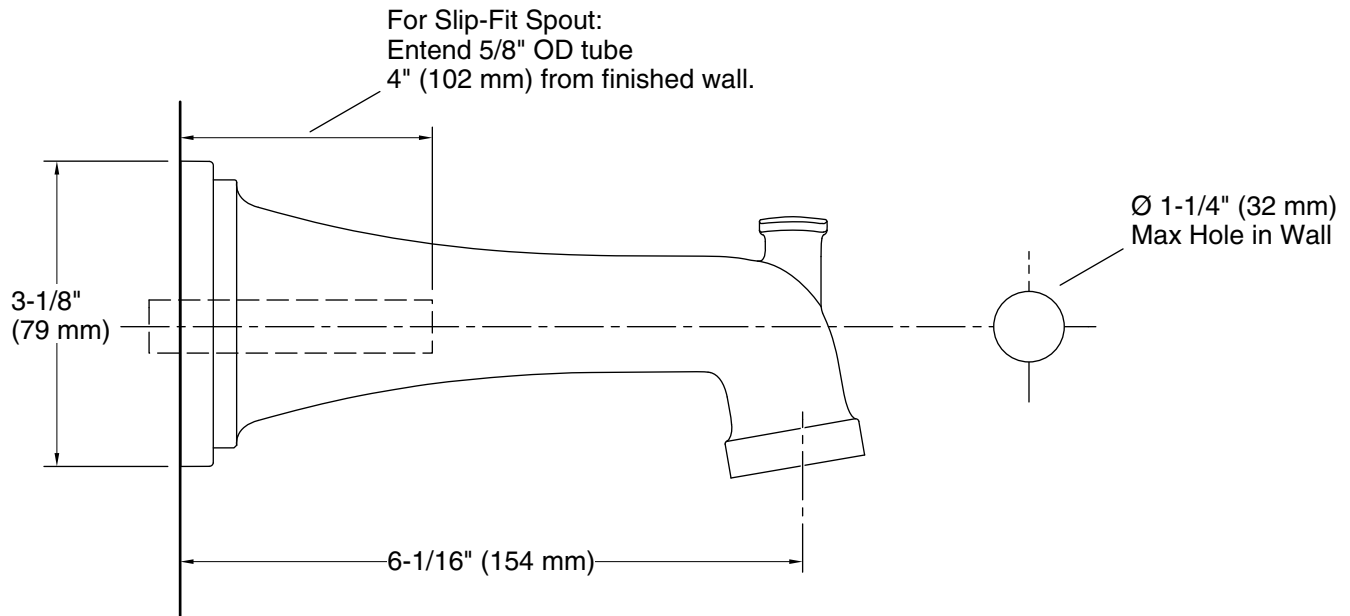

Technical Information

All product dimensions are nominal.

Drain included: No

Spout:

Spout reach: 6-1/16" (154 mm)