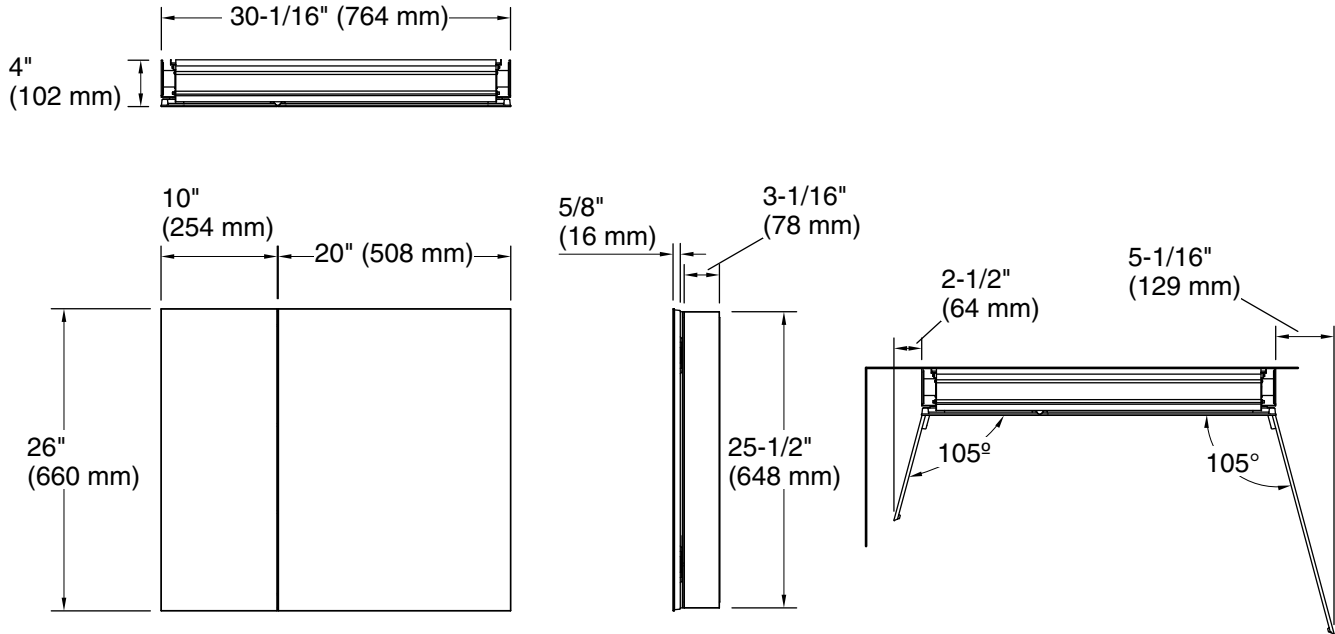

Technical Information

All product dimensions are nominal.

Lighting included: No

Notes

Install this product according to the installation instructions.