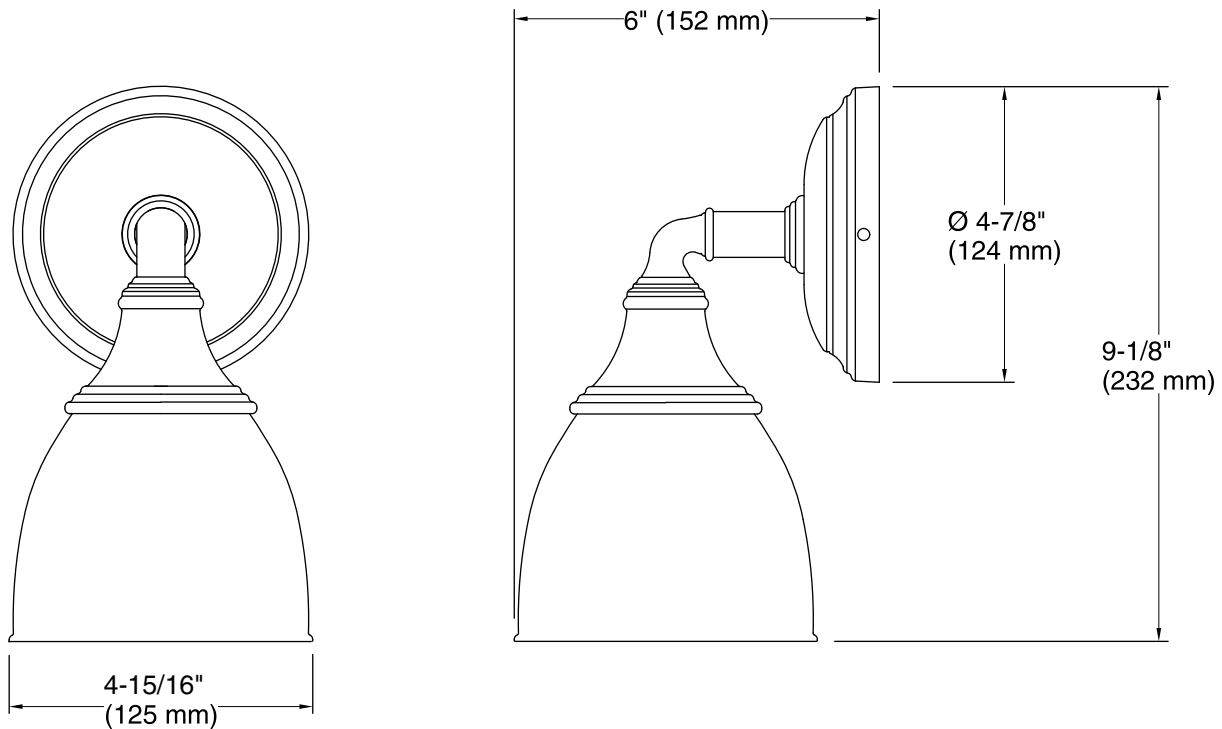

KOHLER®

Devonshire® Single-light Wall Sconce K-10570

Technical Information

All product dimensions are nominal.

Notes

Install this product according to the installation guide.

USA/Canada: 1-800-4KOHLER (1-800-456-4537)

Kohler Co. reserves the right to make revisions without notice to product specifications.

For the most current Specification Sheet, go to www.kohler.com.

1-13-2017 03:17

THE BOLD LOOK
OF **KOHLER®**