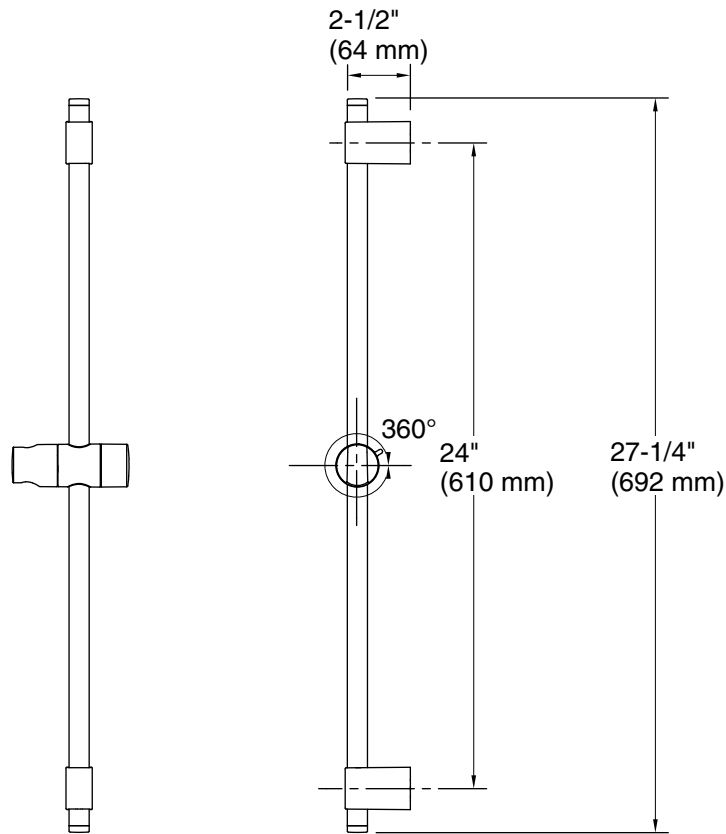

Technical Information

All product dimensions are nominal.

Notes

Install this product according to the installation guide.

Mount the slidebar to stud framing or install backing support.

For tile or other solid finish surfaces: Pre-drill mounting holes through surface material only; do not drill into the stud.