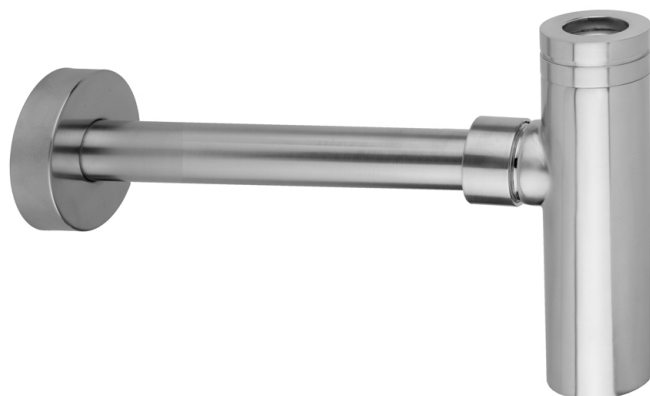

Decorative Round Trap - 1 1/2" Wall Outlet

Model #: 256-

FEATURES:

- Decorative round lavatory trap
- 1 1/2" wall outlet x 1 1/4" inlet
- All brass fully polished & plated
- Complements majority of collections
- Extension wall tubes available