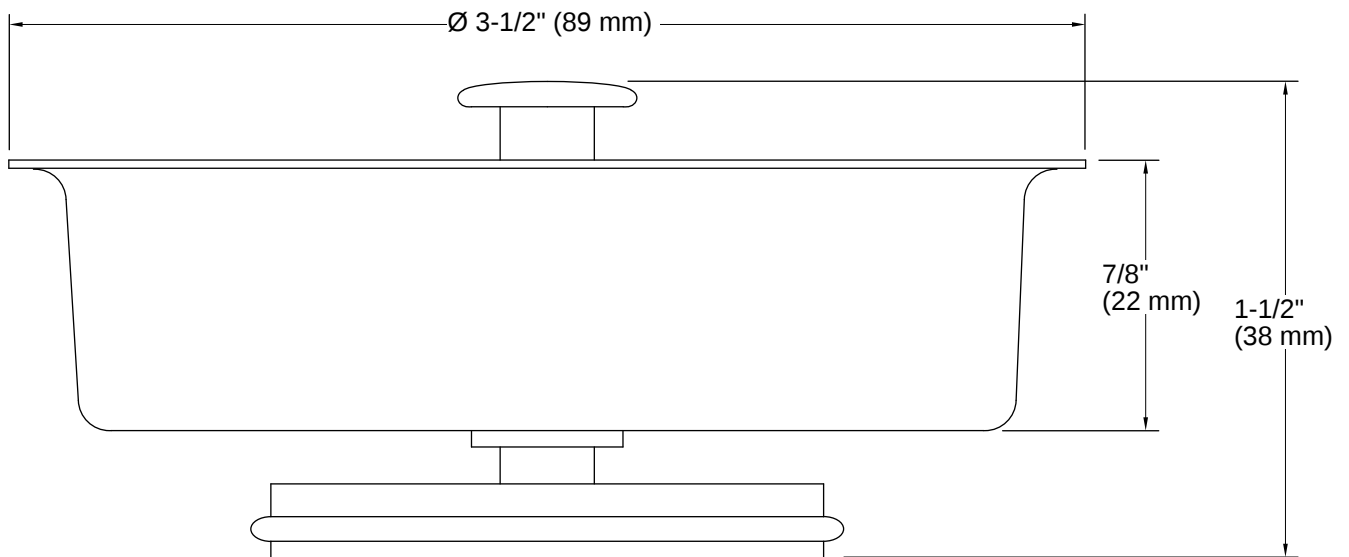

For the most current specification sheet, go to www.kohler.com USA or www.kohler.ca Canada.

4-15-2026 5:56 - US-CA

Installation

- Fits sinks with standard 3-1/2" or 4" outlet
- Requires K-8804 Duostrainer body and tailpiece (sold separately)