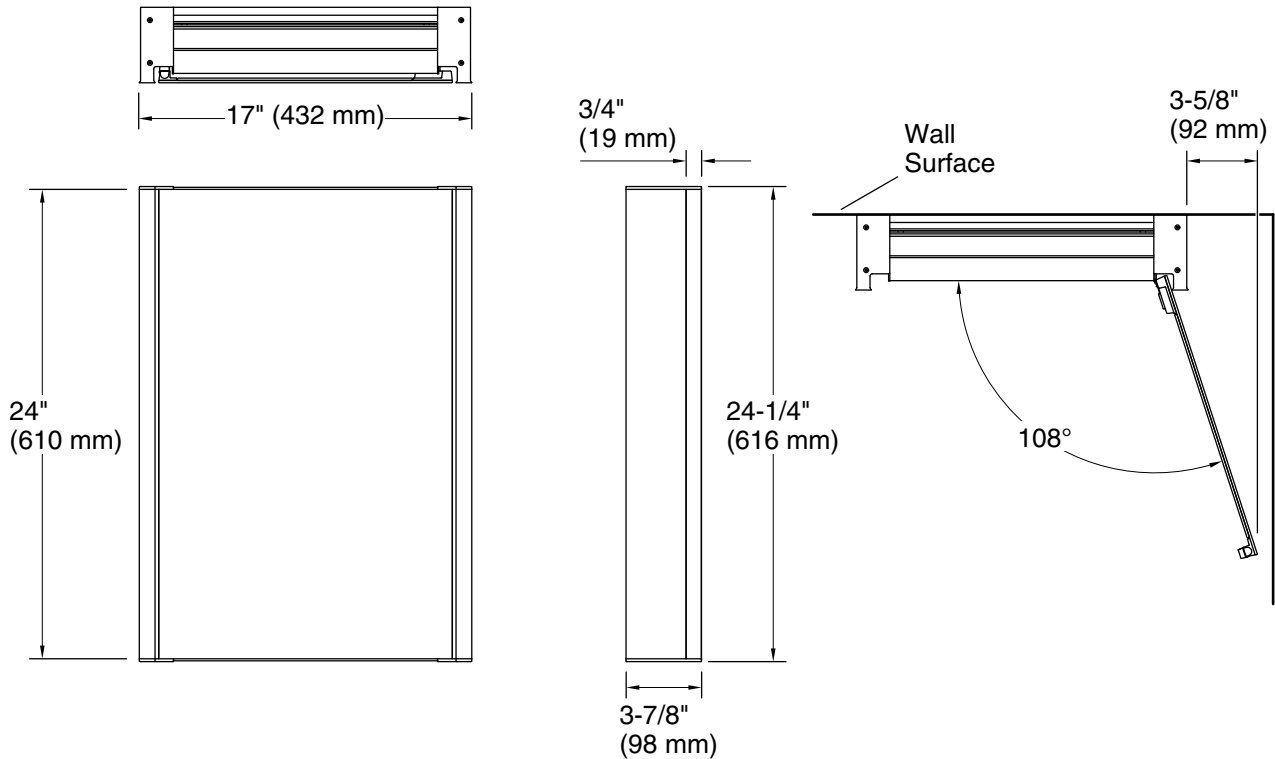

Required Electrical Service

One circuit required, protected with Class A Ground-Fault Circuit-Interrupter (GFCI). Outside North America, this device may be known as a Residual Current Device (RCD).

Lights: 120 V, 5 A, 60 Hz

Technical Information

All product dimensions are nominal.

Lighting included: Yes

Electrical component rating: LED: 120 V, 5 A, 60 Hz 1200 Lumens, 3000K

Notes

Install this product according to the installation instructions.