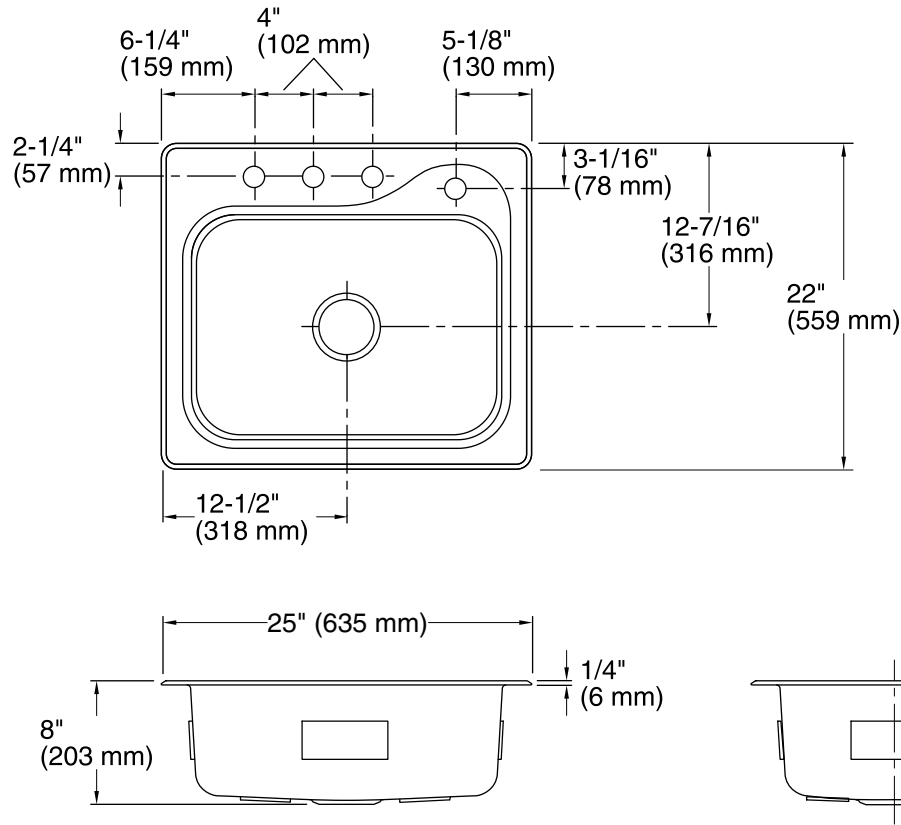

#### Features

- Rectangular bowl.
- Four faucet holes.
- Satin deck and luster bowl finishes.
- Includes SilentShield® sound-absorption system.
- 11405-4 = single pack.
- F11405-4 = 40 per pack.
- 25" (635 mm) x 22" (559 mm) x 8" (203 mm)

#### Components

Product includes:

1150001 Installation Clips

#### STERLING® Warranty - Stainless Steel Sinks

See website for detailed warranty information.

**Technical Information**

All product dimensions are nominal.

- Bowl configuration: Single
- Installation: Top-mount
- Cutout: Top-mount, 24-1/4" x 21-1/4" (616 mm x 540 mm) with 1/2" (13 mm) radius corners
- Min. base cabinet width: 27" (686 mm)
- Bowl area (Only)
  - Length: 21" (533 mm)
  - Width: 15-1/4" (387 mm)
  - Bowl depth: 8" (203 mm)
  - Water depth: 8" (203 mm)
- Number of deck holes: 4
- Faucet hole(s): 1-7/16" (37 mm)
- Drain hole: 3-5/8" (92 mm)