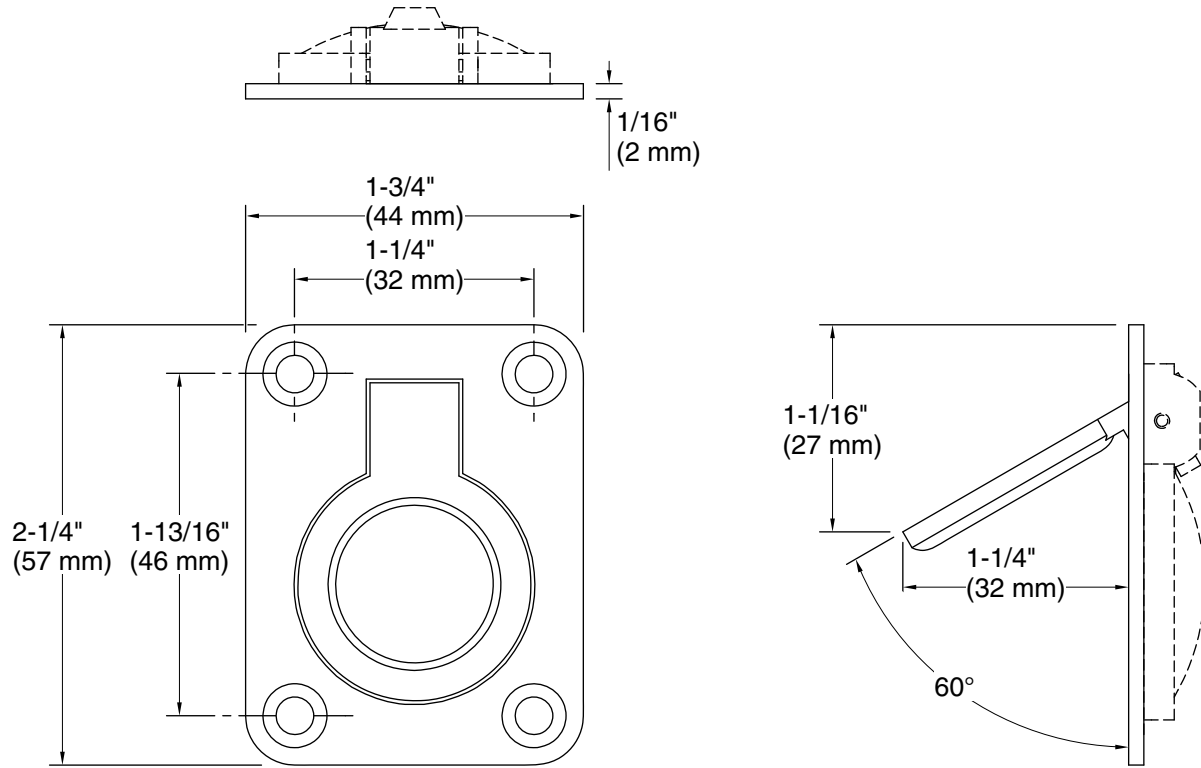

Color	Code	Description
	CP	Polished Chrome
	SN	Vibrant® Polished Nickel
	BN	Vibrant® Brushed Nickel
	BL	Matte Black
	2MB	Vibrant® Brushed Moderne Brass

Technical Information

All product dimensions are nominal.