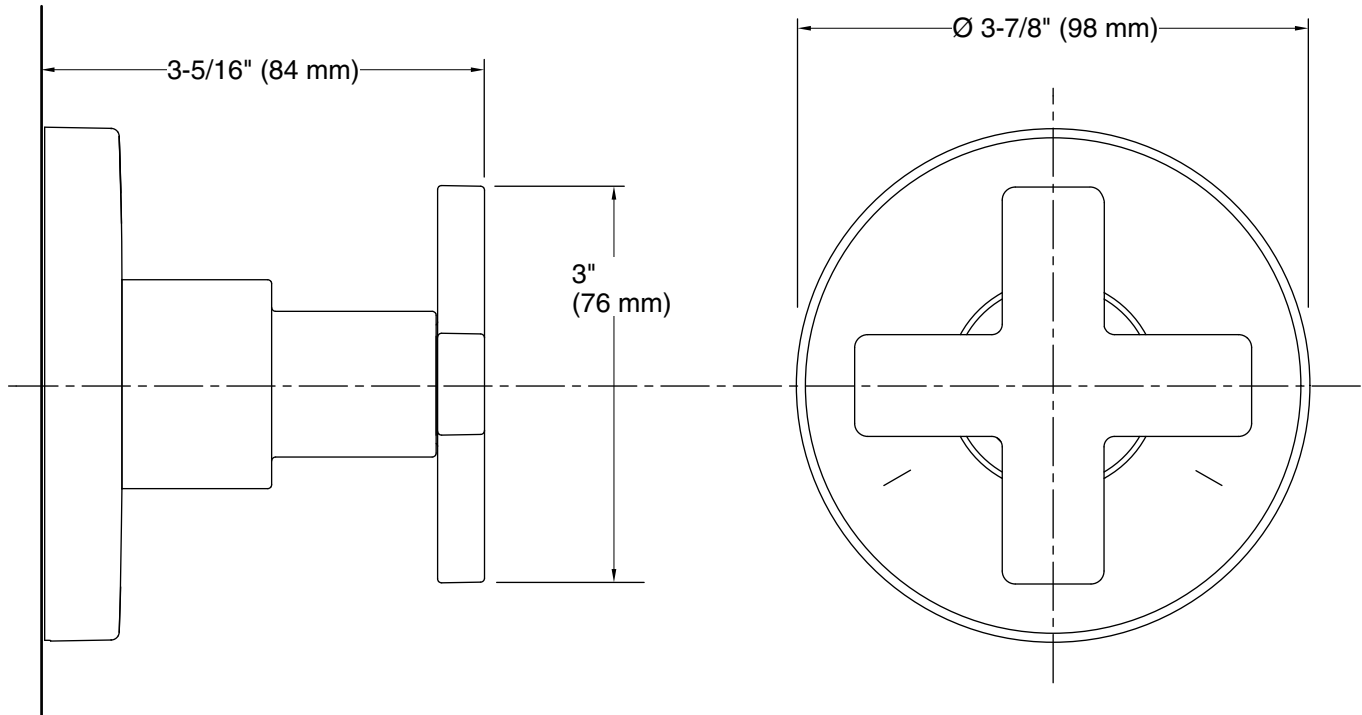

Technical Information

All product dimensions are nominal.

Notes

Install this product according to the installation guide.

ADA compliant when installed to the specific requirements of these regulations.