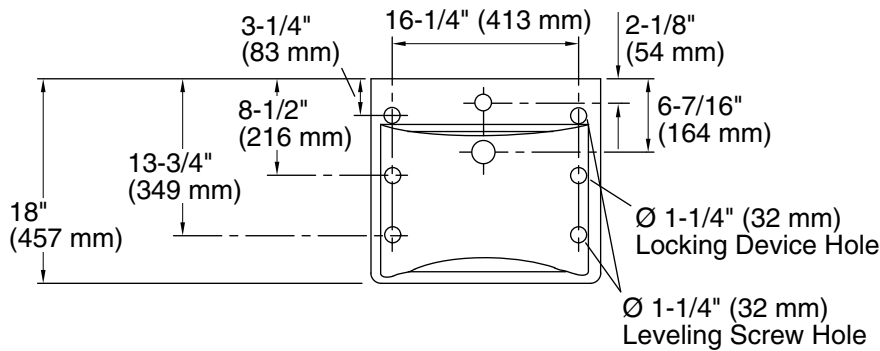

Features

- Made from premium materials that withstand high-volume usage.
- 20" (508 mm) x 18" (457 mm).
- Faucet not included.

Material

- Vitreous china.

Installation

- Wall-mount.
- Drilled for concealed arm carrier installation.

Standard Installation

Technical Information

All product dimensions are nominal.

Bowl configuration:	Single
Installation:	Wall-mount
Bowl area (Only):	Length: 18" (457 mm) Width: 13" (330 mm) With overflow: Yes Water depth: 4-7/8" (124 mm)
With overflow:	Yes
Number of deck holes:	1
Faucet hole(s):	1-3/8" (35 mm)
Drain hole:	1-3/4" (44 mm)