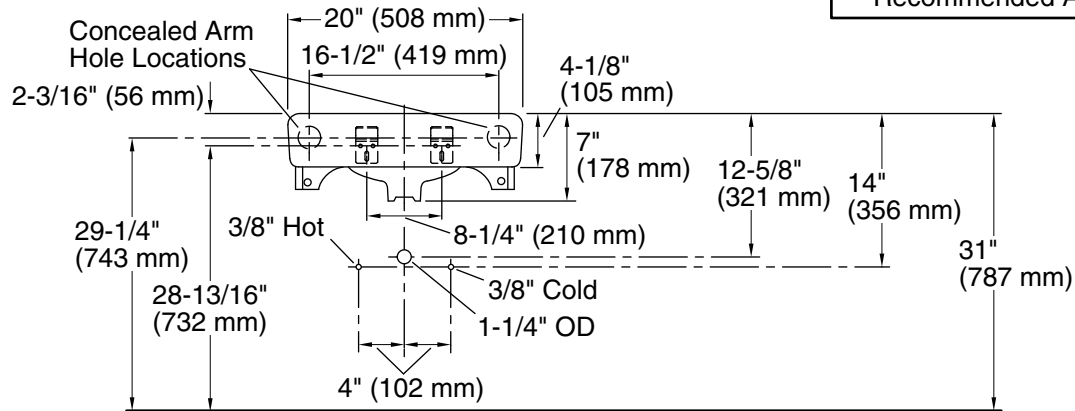

Features

- Made from premium materials that withstand high-volume usage.
- 20" (508 mm) x 18" (457 mm).
- Faucet not included.

Material

- Vitreous china.

Installation

- Wall-mount.
- Drilled for concealed arm carrier installation.

Standard Installation

Technical Information

All product dimensions are nominal.

Bowl configuration:	Single
Installation:	Wall-mount
Bowl area (Only):	Length: 18" (457 mm) Width: 13" (330 mm) With overflow: Yes Water depth: 4-7/8" (124 mm)
With overflow:	Yes
Number of deck holes:	1
Faucet hole(s):	1-3/8" (35 mm)
Drain hole:	1-3/4" (44 mm)