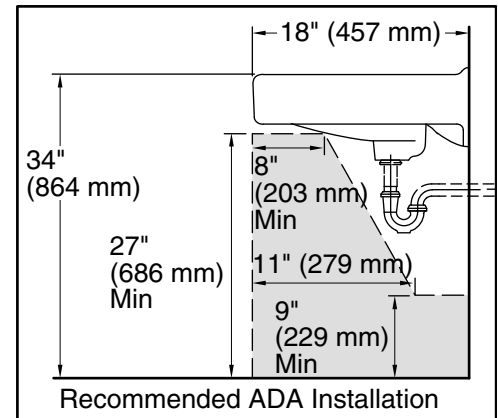

Features

- Made from premium materials that withstand high-volume usage.
- 20" (508 mm) x 18" (457 mm).
- Faucet not included.

Material

- Vitreous china.

Installation

- Wall-mount.
- Drilled for concealed arm carrier installation.

Recommended Products/Accessories

K-8998 P-Trap
K-23726 Drain treatment
K-23725 Cast iron cleaner

Included Components

Additional Components:
Hanger(s)

ADA **CSA B651** **OBC**

Codes/Standards

ASME A112.19.2/CSA B45.1
All applicable US Federal and State material regulations
ADA
ICC/ANSI A117.1
CSA B651
OBC

Standard Installation

Technical Information

All product dimensions are nominal.

Bowl configuration:	Single
Installation:	Wall-mount
Bowl area (Only):	Length: 18" (457 mm) Width: 13" (330 mm) With overflow: Yes Water depth: 4-7/8" (124 mm)
With overflow:	Yes
Number of deck holes:	1
Faucet hole(s):	1-3/8" (35 mm)
Drain hole:	1-3/4" (44 mm)