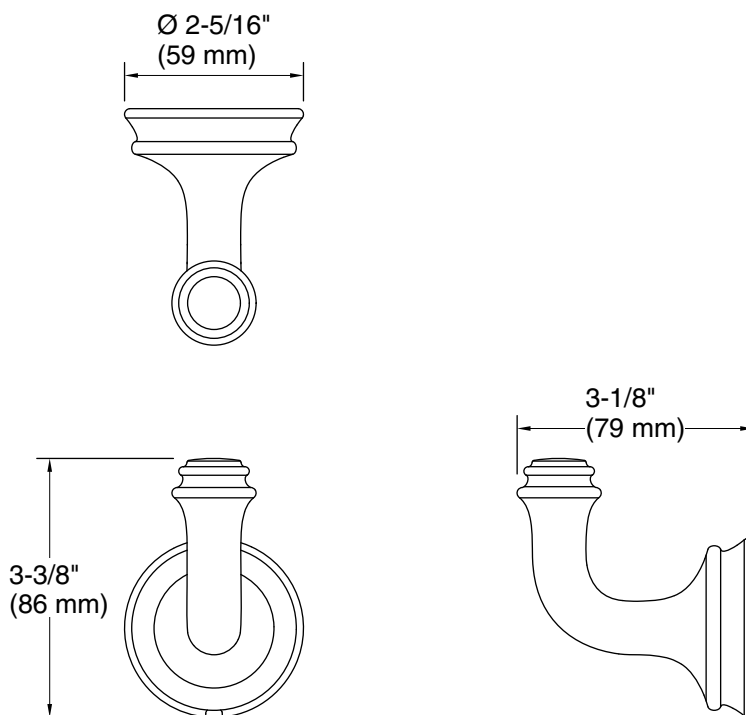

K-31507-TA bath towel with Tatami weave, 30" x 58"

K-31507-TE bath towel with Terry weave, 30" x 58"

K-31507-TX bath towel with Textured weave, 30" x 58"

Included Components

Additional Components:

Installation template

Technical Information

All product dimensions are nominal.

Material: Zinc

Notes

Install this product according to the installation instructions.