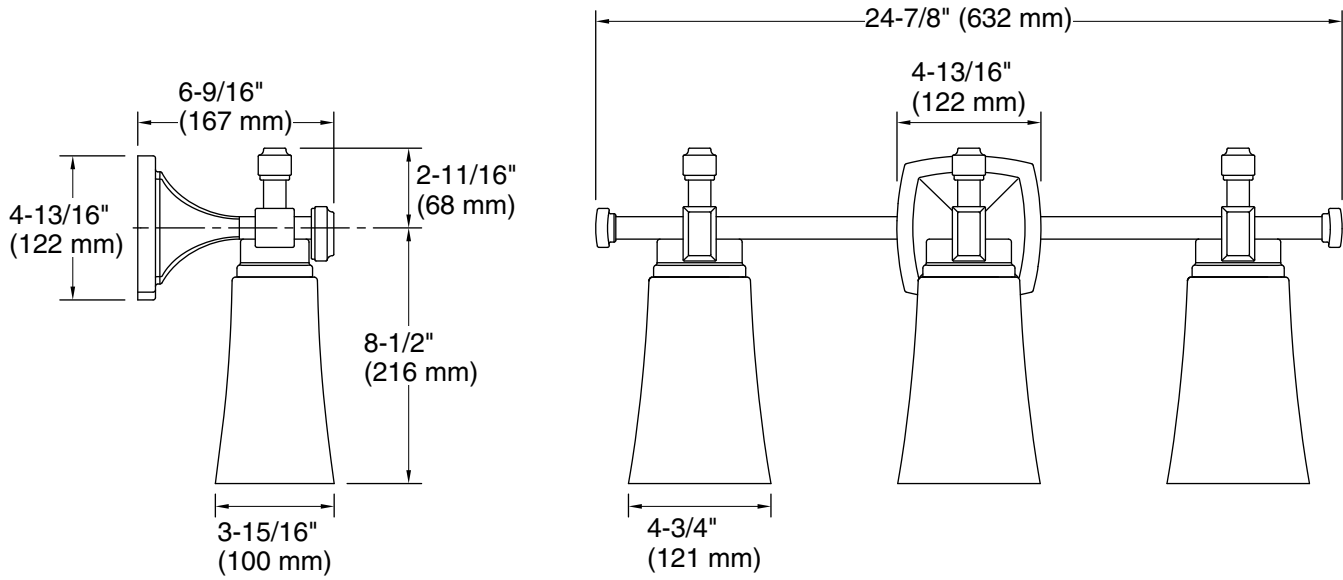

Required Electrical Service

One circuit required.

120 V, 60 Hz

Technical Information

All product dimensions are nominal.

Material: Steel, Aluminum, Zinc, Glass

Number of Lights: 3

Lighting Type: Socket-based

Socket Type: E-26 Medium

Number of Shades: 3

Shade Type: Glass - clear