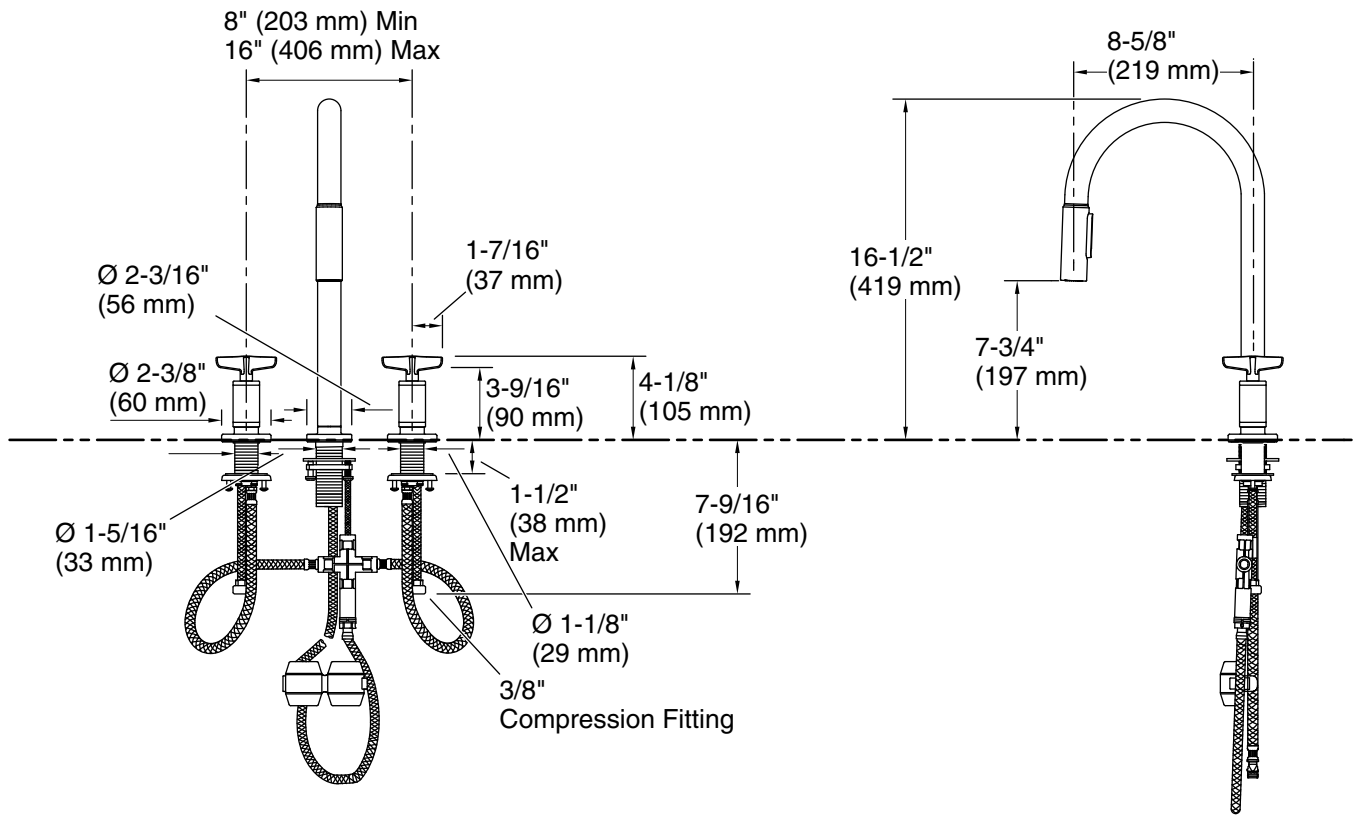

## Installation

- Flexible supply lines simplify installation
- Three-hole installation

**ADA**

**CSA B651**

### Technical Information

All product dimensions are nominal.

Faucet flow rate: 1.5 gal/min (5.7 l/min)

### Spout:

Spout reach: 8-5/8" (219 mm)