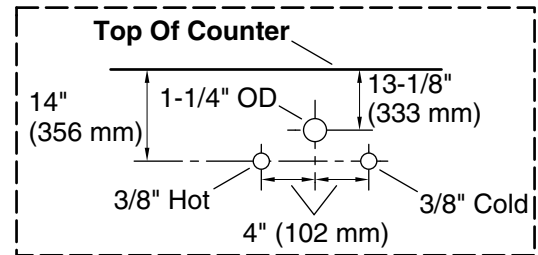

Features

- Set includes cabinet, precut quartz vanity top, sink, legs, and cabinet hardware
- Two full-extension 12-3/4" (325 mm) drawers with soft-close side-mount slides
- Three-way adjustable slow-close door hinges for easy cabinet access
- 18" (457 mm) cabinet interior provides ample storage space
- Finish-matched cabinet interior offers generous clearance for plumbing
- Customize your storage with optional accessories such as floor liners, drawer organizers, and perfectly sized containers (sold separately)
- Coordinates with K-33529 upgraded hardware finishes, K-25816 quartz backsplash, and K-25819 quartz side splash (sold separately)

| Color | Code | Description |
|---|------|-------------|
|  | 0 | White |
|  | 1WT | Mohair Grey |

Waste Pipe Location Information

Technical Information

All product dimensions are nominal.

Notes

Install this product according to the installation instructions.