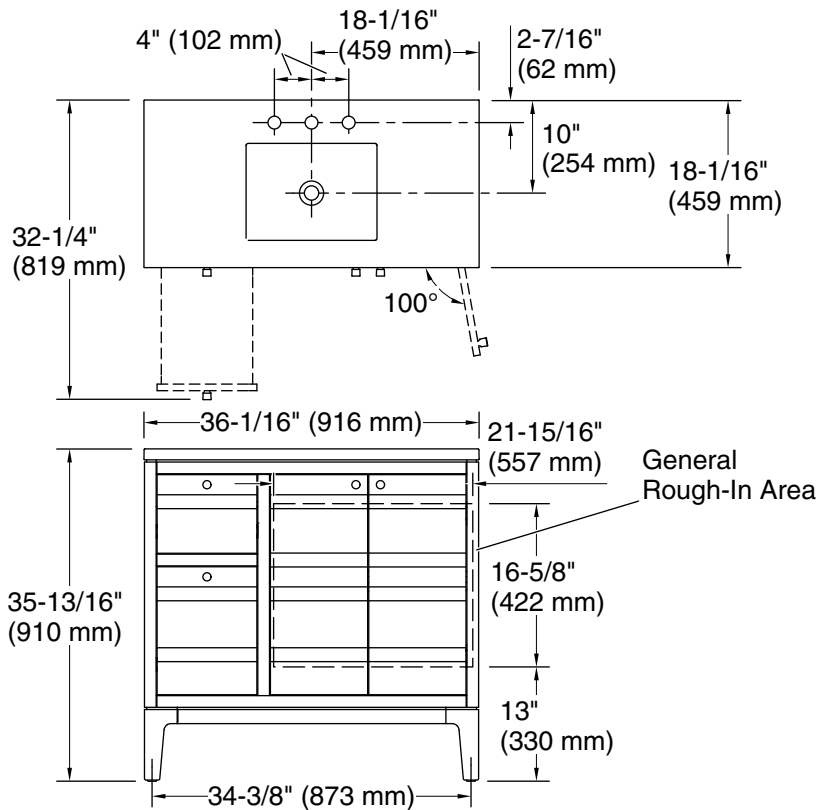

Features

- Set includes cabinet, precut quartz vanity top, sink, legs, and cabinet hardware
- Two full-extension 12-3/4" (325 mm) drawers with soft-close side-mount slides
- Three-way adjustable slow-close door hinges for easy cabinet access
- 18" (457 mm) cabinet interior provides ample storage space
- Finish-matched cabinet interior offers generous clearance for plumbing
- Customize your storage with optional accessories such as floor liners, drawer organizers, and perfectly sized containers (sold separately)
- Coordinates with K-33529 upgraded hardware finishes, K-25816 quartz backsplash, and K-25819 quartz side splash (sold separately)

| Color | Code | Description |
|---|------|-------------|
|  | 0 | White |
|  | 1WT | Mohair Grey |

Waste Pipe Location Information

Technical Information

All product dimensions are nominal.

Notes

Install this product according to the installation instructions.