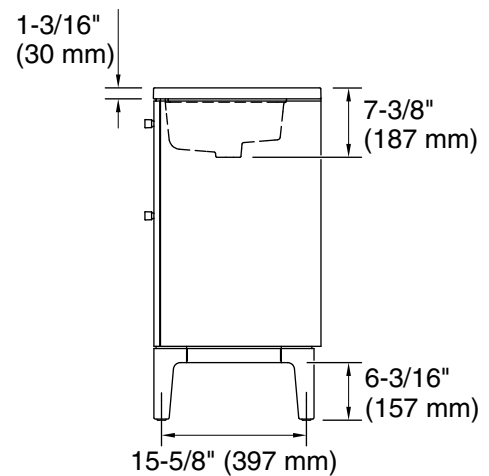

Features

- Set includes cabinet, precut quartz vanity top, sink, legs, and cabinet hardware
- Two full-extension 12-3/4" (325 mm) drawers with soft-close side-mount slides
- Three-way adjustable slow-close door hinges for easy cabinet access
- 18" (457 mm) cabinet interior provides ample storage space
- Finish-matched cabinet interior offers generous clearance for plumbing
- Customize your storage with optional accessories such as floor liners, drawer organizers, and perfectly sized containers (sold separately)
- Coordinates with K-33529 upgraded hardware finishes, K-25816 quartz backsplash, and K-25819 quartz side splash (sold separately)

| Color | Code | Description |
|---|------|-------------|
|  | 0 | White |
|  | 1WT | Mohair Grey |

Waste Pipe Location Information

Technical Information

All product dimensions are nominal.

Notes

Install this product according to the installation instructions.