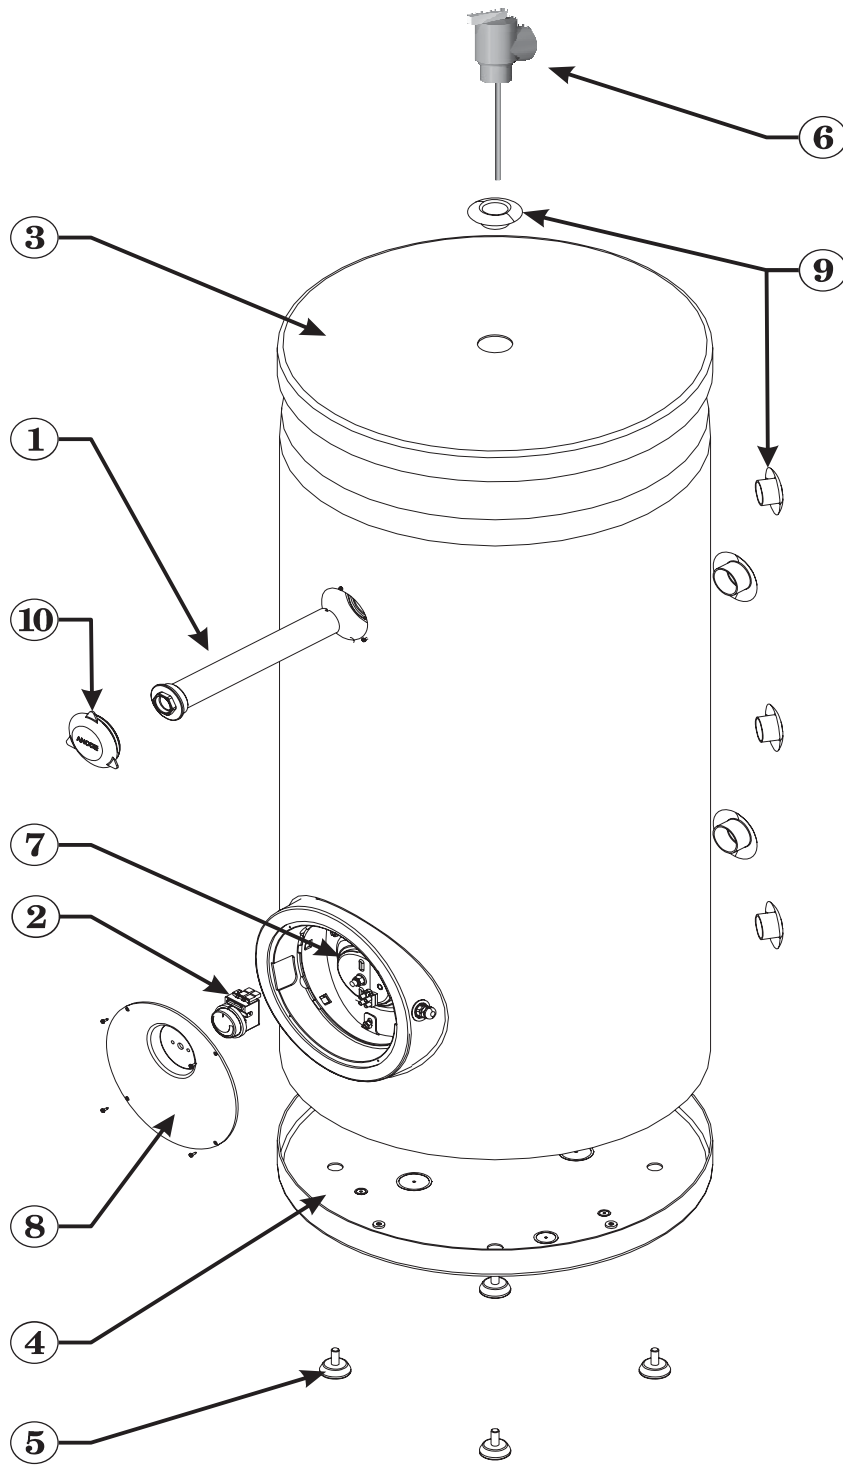

Aqua Plus Water Heater Replacement Parts

MISCELLANEOUS

Aqua Plus Water Heater Replacement Parts

Fig. No.	Part No.	Description	Model
1	633-500-014	Magnesium Anode Replacement Kit Includes (Anode Rod, O-Ring, Insulating Washer and Brass Bushing & Instructions)	35/45/55/85
	633-500-016		105
2	633-500-020	Thermostat Repair Kit (Includes Thermostat, and Instructions)	35/45/55/85
	633-500-021		105
3	633-500-024	Top Plastic Cap Replacement Kit	35/45/55
	633-500-025		85
	633-500-026		105
4	633-500-030	Bottom Plastic Cap Replacement Kit (Plastic Cap and 4 Screws)	35/45/55
	633-500-031		85
	633-500-032		105
5	633-500-036	Leveling Leg Replacement Kit	All
6	633-500-038	Temperature & Pressure Relief Valve Kit-(Includes LF 100XL) -150 P.S.I., 210°, ¾" N.P.T.	35/45/55
	633-500-039	Temperature & Pressure Relief Valve Kit-(Includes 40 X L4) -150 P.S.I., 205°, ¾" N.P.T.	85/105
N/S	633-500-042	Inspection and Service Kit (Includes Inspection Plate Gasket and Anode Gasket)	All
7	633-500-044	Inspection Plate Replacement Kit	All
8	633-500-046	Inspection Hatch Cover Replacement Kit	All
9	633-500-064	Fitting Grommet	3/4"
	633-500-037		1"
10	633-500-048	Anode Cover	All
N/S	633-500-049	Jacket Replacement Kit-(Includes Jacket and Instructions)	35, Pewter
	633-500-050		45, Pewter
	633-500-051		55, Pewter
	633-500-052		85, Pewter
	633-500-053		105, Pewter
	633-500-054		35, Gold
	633-500-055		45, Gold
	633-500-056		55, Gold
	633-500-057		85, Gold
	633-500-058		105, Gold
	633-500-012		Mixing Valve Kit, 1"